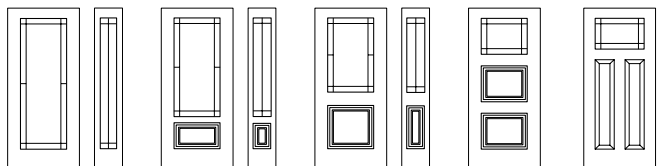

Perimeter Grill

22" x 64"   22" x 48"   22" x 36"   22" x 17"   22" x 14 7/16"
20" x 64"   8" x 48"   8" x 36"

Custom Configurations

Create a grill configuration with your choice of grill profile and outside color. Clear or textured glass.