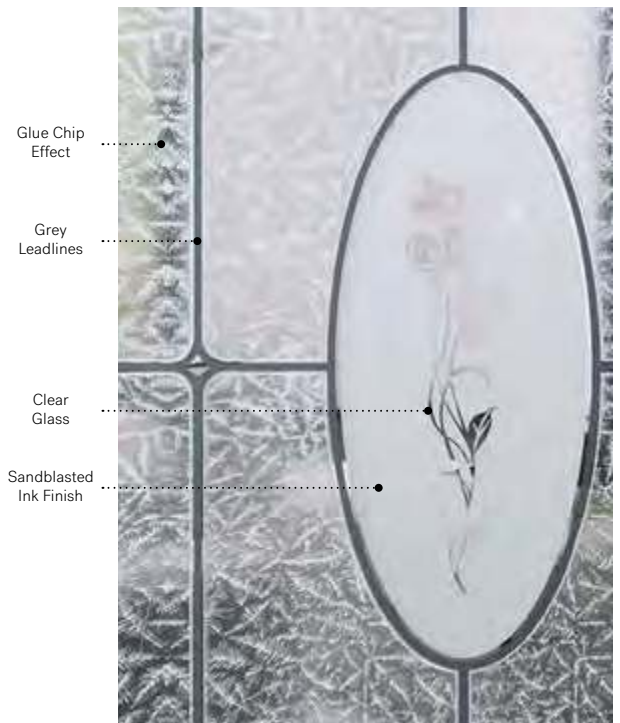

Beethoven

This style is reminiscent of traditional stained glass design. Its central medallion is inspired by glass painting technique used for windows in the last century.

Silkscreened glass: Glue Chip effect, Grey leadlines, clear glass and Sandblasted ink finish.

Frames: Novapvc or Stainable.

Sidelites and transom: Looks great accompanied by Glue Chip glass.

Privacy Level **3/5**
SEMI-PRIVATE