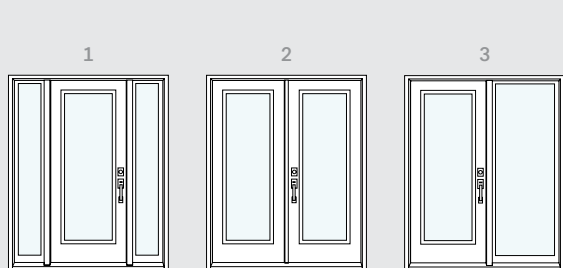

Single door with sidelites, or double doors

Achieve a rich and classic look with double doors (2) or with two sidelites (1). Give your entrance a bold, contemporary look with an oversized sidelite (3).