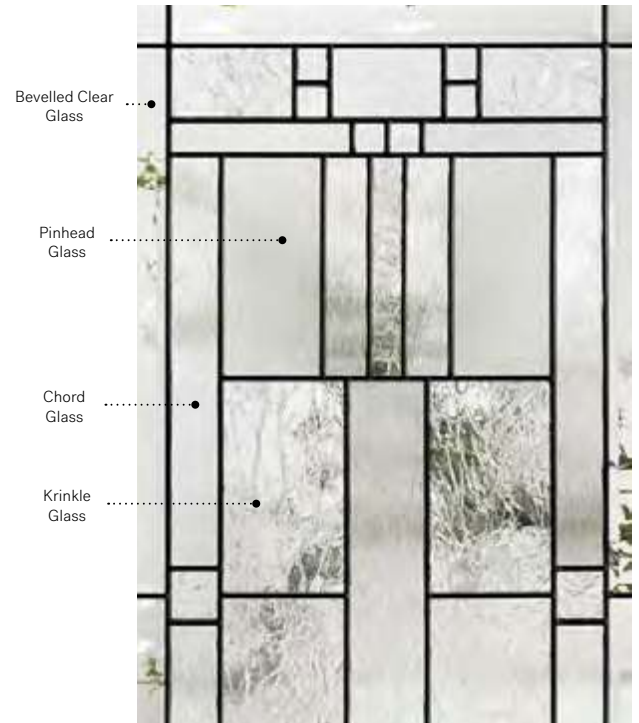

Cachet

Cachet's Prairie-style design blends four striking textures to make your home stand out. On sunny days, enjoy a dazzling light effect in your entryway.

Stained glass: Bevelled clear glass, Krinkle glass, Chord glass and Pinhead glass.

Caming: Zinc or Patina.

Frames: Contemporary, Novapvc or Stainable.

Sidelites and transom: Looks great accompanied by Pinhead glass.

Available in custom sizes.

Privacy Level **3/5**
SEMI-PRIVATE