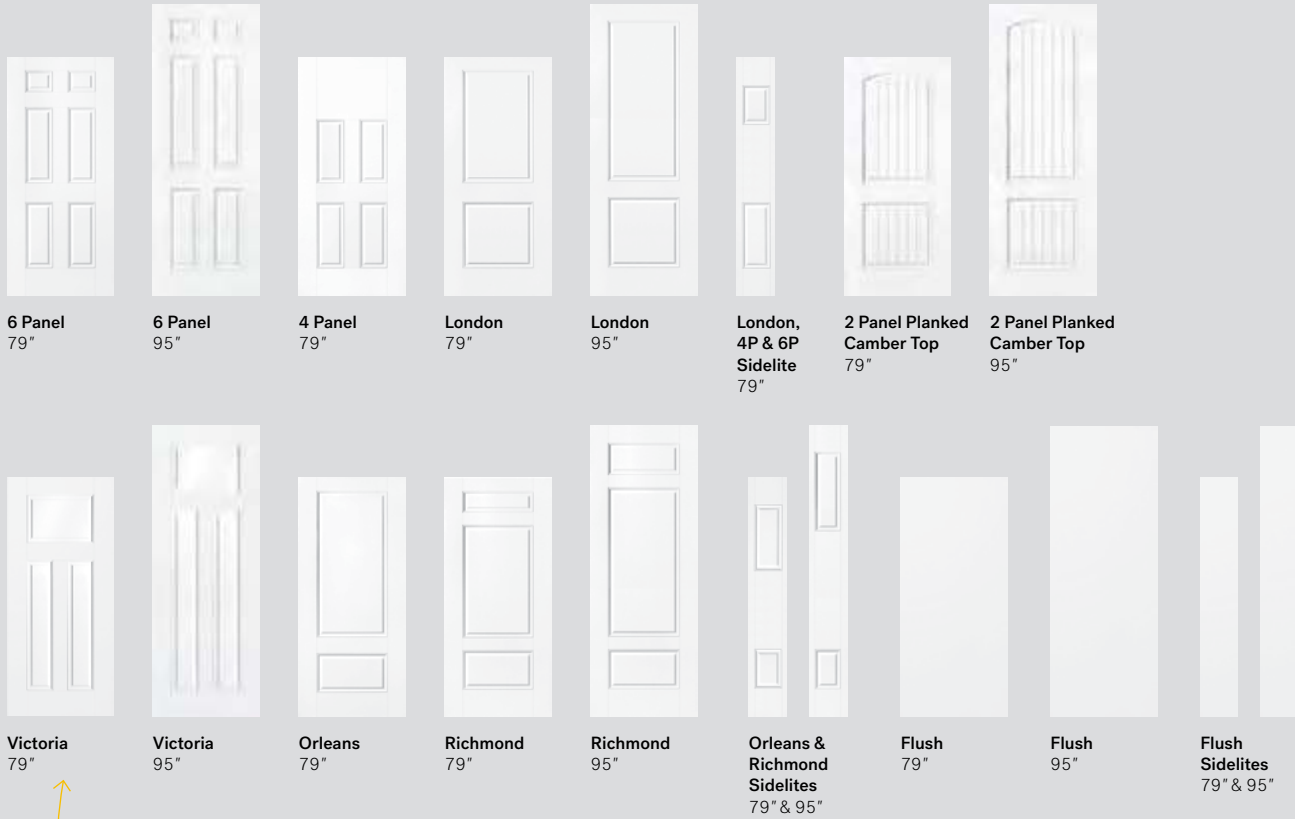

95" Sidelite
integrated
lite

2 Panel Planked Camber Top

Elegant Country Style door with planking for a more rustic look. This fiberglass door has square-finished edges, architecturally correct stiles, rails and panels, just like a real wood door.

Sidelite options

Integrated Sparkle or Chinchilla glass

Dimensions

35 3/4" x 79"

35 3/4" or 41 3/4" x 95"

79" Door

79" Sidelite
integrated
lite

95" Door

95" Sidelite
integrated
lite

Moncton
Mahogany woodgrain
with suggested color

Actual
Color

2 Panel
Country Style woodgrain
with suggested color

Actual
Color

Decorative Hinges and Nails

Decorative additions available for 2P camber top doors (with or without planking). Easily installed with double-sided tape.

Smooth Finish

Enhance the look of this door with a decorative shelf

Smooth Finish

Actual Color

Smooth Finish Victoria Door Accessories

Decorative Shelf

Optional for the Smooth finish Victoria door.
Easily installed with glue.
25-274-295-004