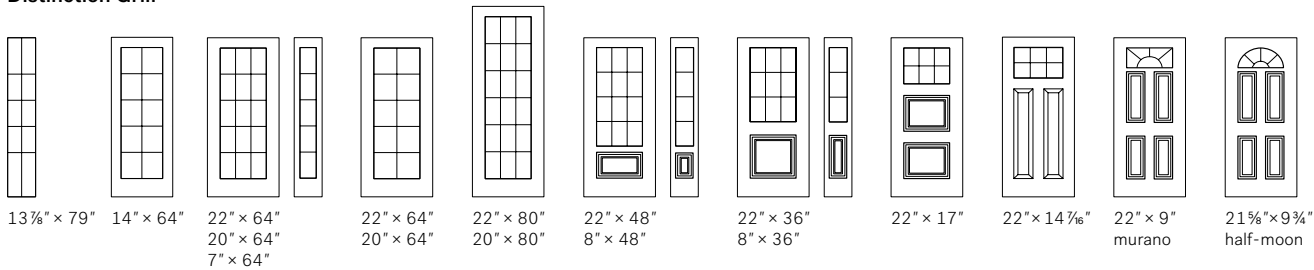

Distinction Grill