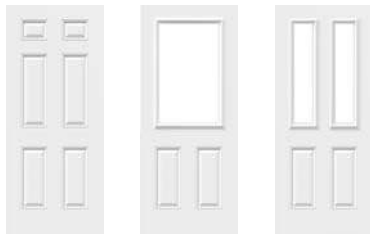

Dimensions

27 3/4", 29 3/4", 31 3/4", 33 3/4", 35 3/4" x 79"
31 3/4", 33 3/4", 35 3/4" x 84"

79" Door
79" Door for 22" x 36" doorlite
79" Door for 8" x 36" doorlites