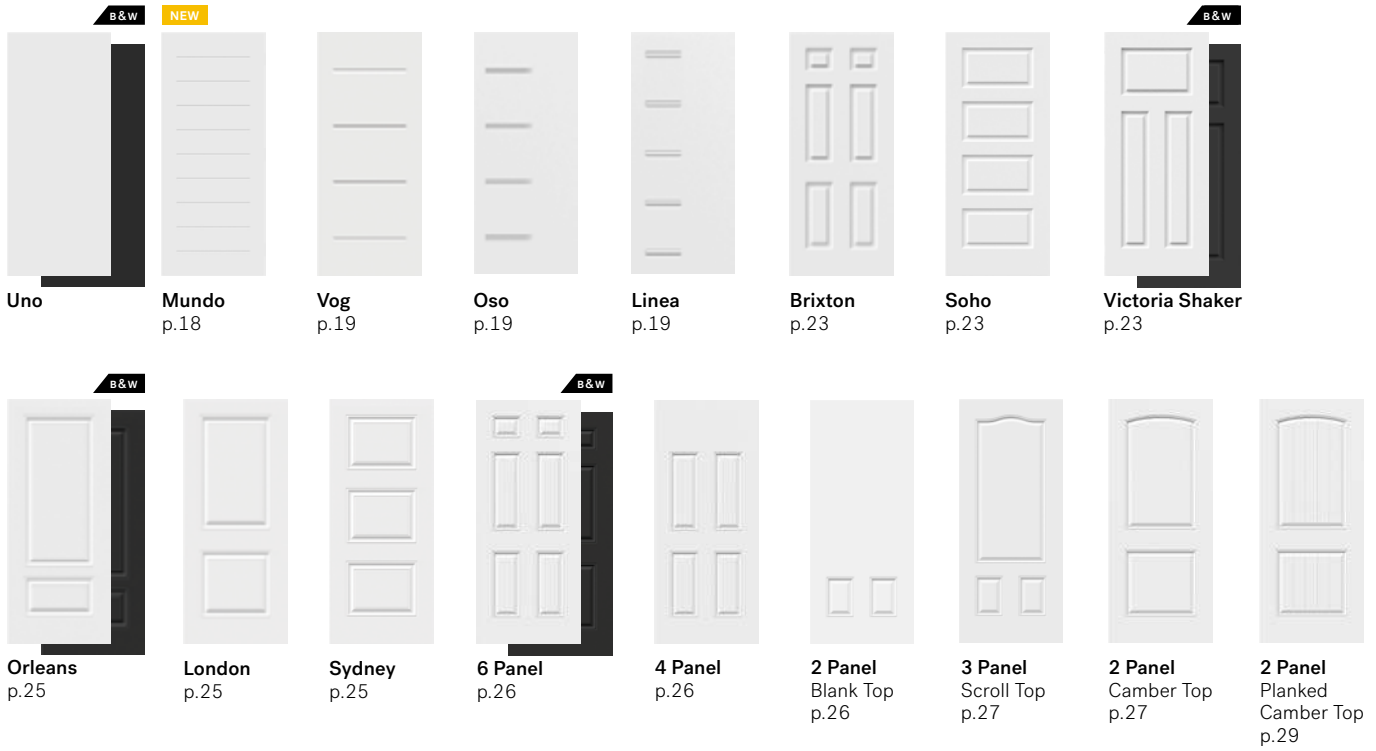

Steel doors