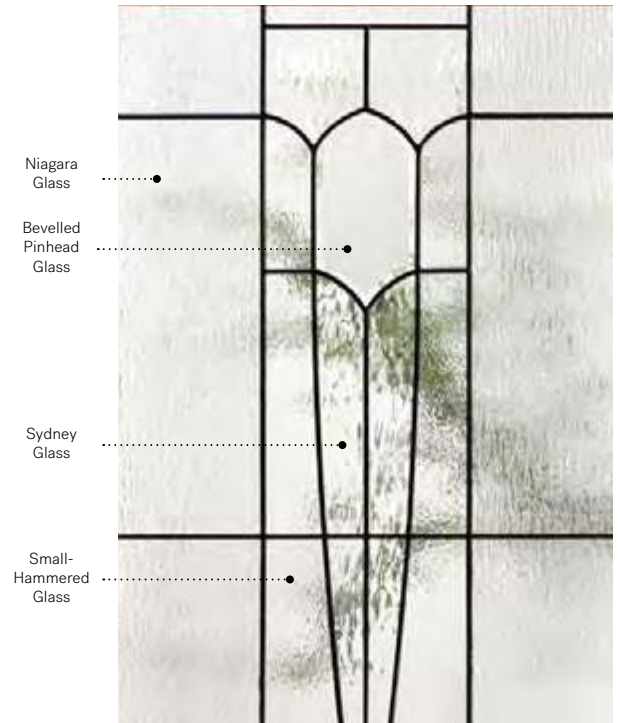

Victoria fiberglass door.

Frames	8" x 48"	8" x 36"
Contemporary	10-324-017-006	10-324-010-008
Novapvc	10-324-017-001	10-324-010-001
Stainable	10-324-017-002	10-324-010-002

Mistral

Orleans steel door p.25. Mistral 22" x 48" doorglass p.87.

Mistral

A nod to Art Nouveau illustrations, Mistral is a tableau of simple, slender shapes.

Stained glass : Niagara glass, Sydney glass, bevelled Pinhead glass and Small-hammered glass.

Caming : Zinc or Patina.

Frames : Novapvc or Stainable.

Sidelites and transom : Looks great accompanied by Niagara glass.

Available in custom sizes.

Privacy Level **3/5**
SEMI-PRIVATE

Frames	22" x 64"	22" x 48"	22" x 36"	22" x 17"	22" x 14 7/16"	21" x 14 3/4"
Novapvc	10-310-060	10-310-057	10-310-050	10-310-259	10-310-260	10-310-301
Stainable	10-310-060	10-310-057	10-310-050	10-310-259	N/A	10-310-301
	Zinc Pat. 006 001	Zinc Pat. 007 001	Zinc Pat. 008 001	Zinc Pat. 006 001	Zinc Pat. 006 001	Zinc Pat. 003 001
	009 005	009 004	010 006	008 004		004 005

Distinction

London steel door p.25. Distinction 22" x 36" doorglass p.89.

Distinction

The Distinction V-Groove model is perfect for matching your doorglass to your grilled home windows. The polished V-Groove lines add a touch of brightness to the sandblasted glass creating a bright yet private entrance to your home.