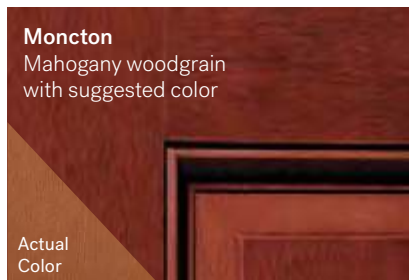

Moncton
Mahogany woodgrain
with suggested color

Actual
Color