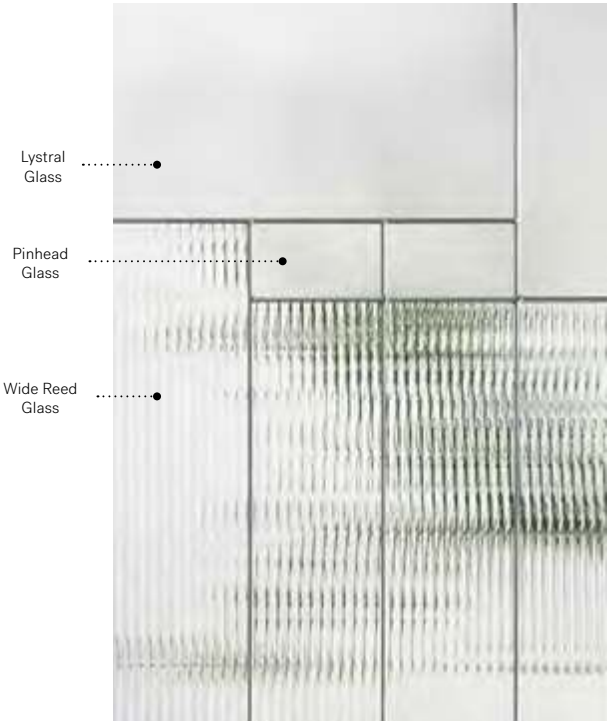

Cosmopolitain

Soho steel door p.23. Cosmopolitain 22" x 48" dooglass p.61. Clear glass transom.

Cosmopolitain

The Reed glass of this retro-look stained glass sets it apart. As a complement for your door, the asymmetrical composition is in perfect harmony with the bungalows of the 1950s and 1960s.

Stained Glass: Lystral glass, Pinhead glass, Wide Reed glass.
Caming: Zinc.
Frames: Contemporary or Novapvc.
Sidelites and transom: Looks great accompanied by Pinhead glass.
 Available in custom sizes.