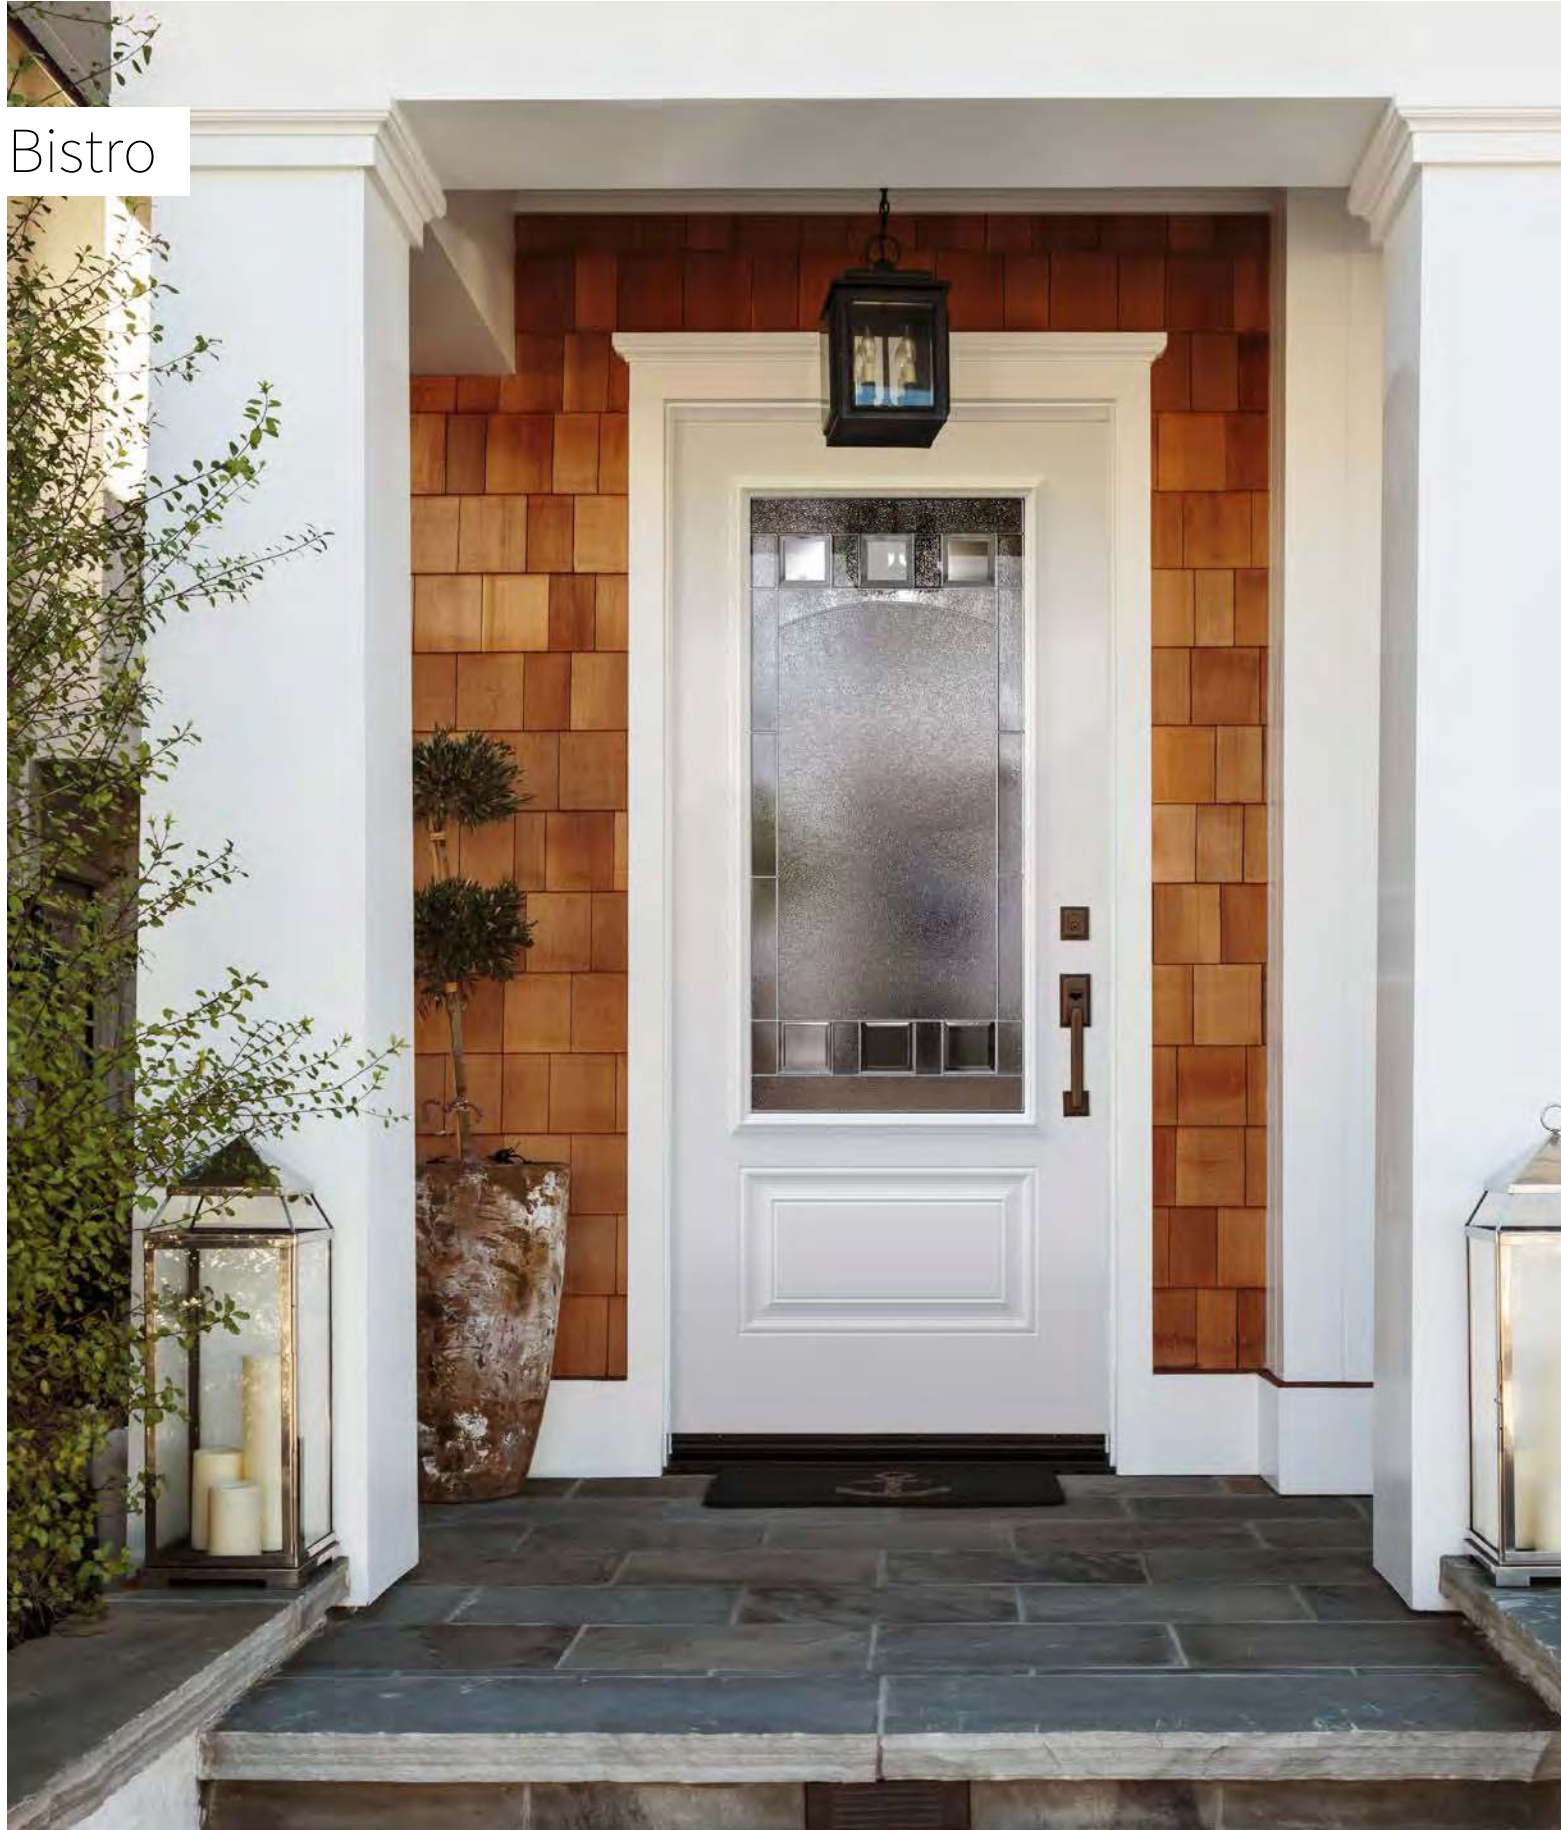

Bistro

Orleans steel door p.25. Bistro 22" x 48" doorglass p.69.