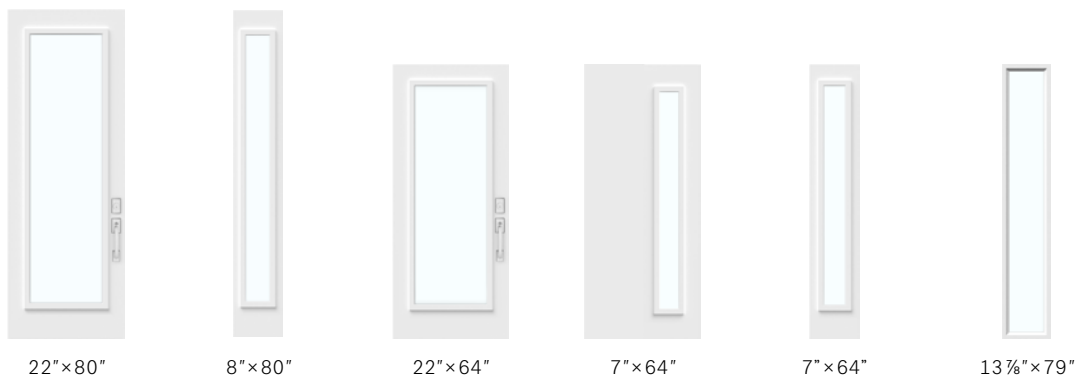

22" x 80"		8" x 80"		22" x 64"		7" x 64"		7" x 64"		13 7/8" x 79"	
	Contemp.	Novapvc	Contemp.	Novapvc	Contemp.	Novapvc	Contemp.	Novapvc	Contemp.	Novapvc	Tip-to-tip	
NEW Soft	064-044	064-042	020-029	020-027	060-217	060-215	005-221	005-219	005-221	005-219	211-041	
NEW Fluid*	N/A	N/A	N/A	N/A	060-221 ‡	060-219 ‡	005-225 ‡	005-223 ‡	005-225 ‡	005-223 ‡	211-042 ‡	
Masterline*	064-034 ‡	N/A	020-018 ‡	N/A	060-148 ‡	060-149 ‡	005-149 ‡	005-143 ‡	005-149 ‡	005-143 ‡	211-021 ‡	
Sandblasted	064-029	N/A	020-016	N/A	060-139	060-096	005-154	005-088	005-154	005-088	211-009	
Satin	N/A	N/A	N/A	N/A	060-159	060-119	005-111	005-108	005-111	005-108	211-015	
Pinhead	N/A	064-023	N/A	020-017	060-151	060-107	005-134	005-093	005-134	005-093	N/A	
Screen	064-035	N/A	020-021	N/A	060-144	060-165	005-151	005-130	005-151	005-130	211-107	
Chinchilla	N/A	N/A	N/A	N/A	060-140	060-142	005-135	005-137	005-135	005-137	211-037	

* **Masterline and Fluid glass** — The pattern of the glass runs parallel to the longest side of the doorglass (see ‡/↔ symbols above.)
Elevation venting unit with Masterline glass p.101. Q470 venting unit with Masterline glass, p.105.