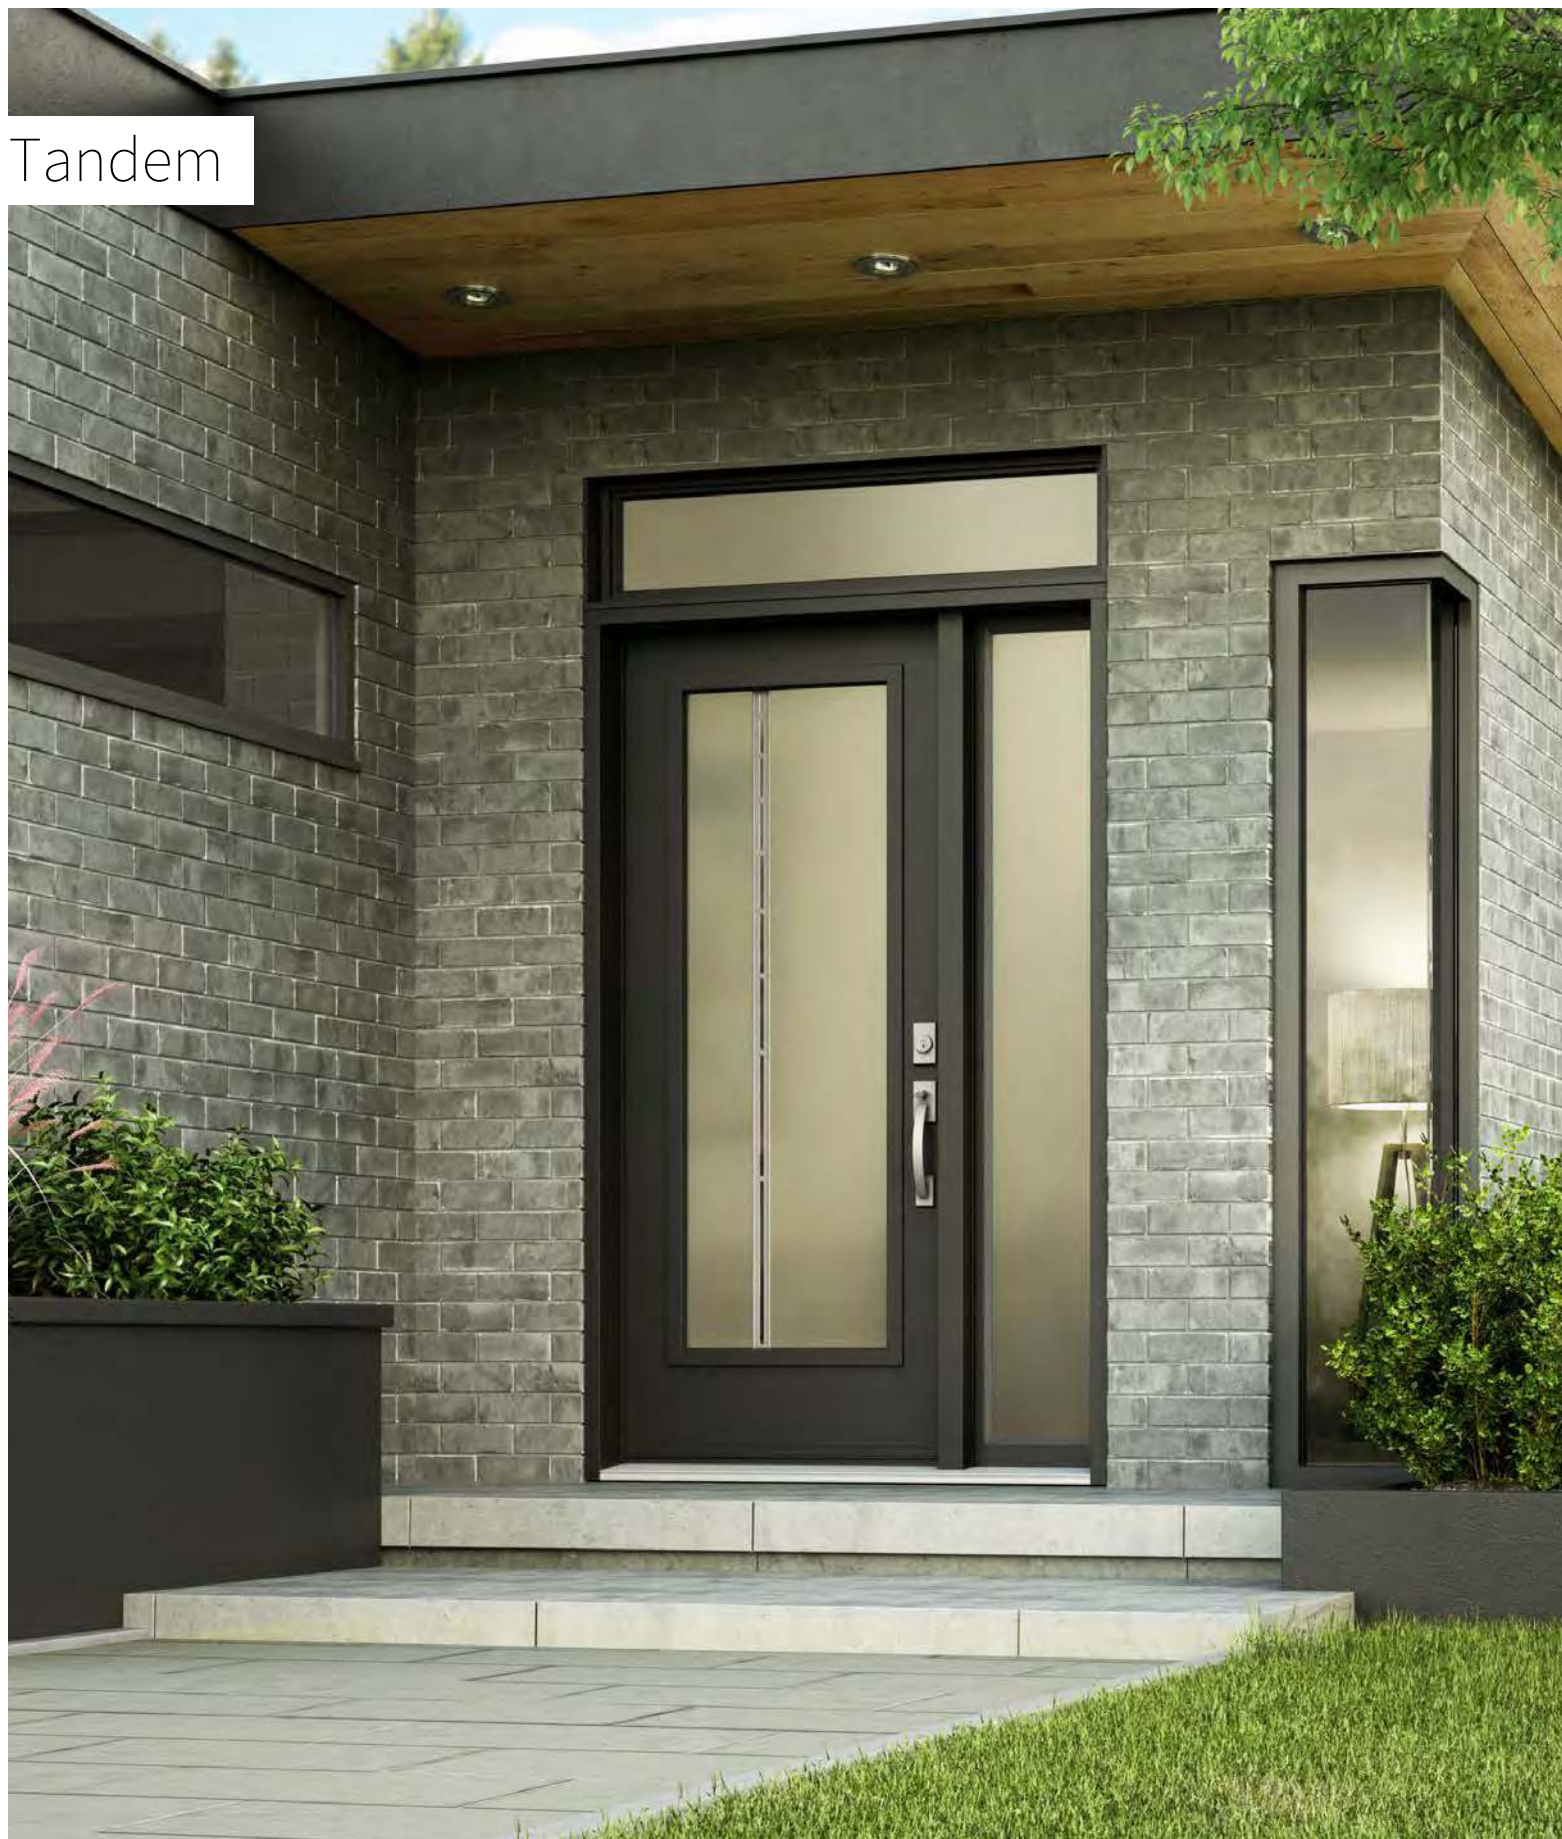

Tandem

Porte d'acier Uno. Fenêtre de porte Tandem 22" x 64" p.49. Latéral en verre Screen 13 3/8" x 79" p.38. Imposte en verre Screen.