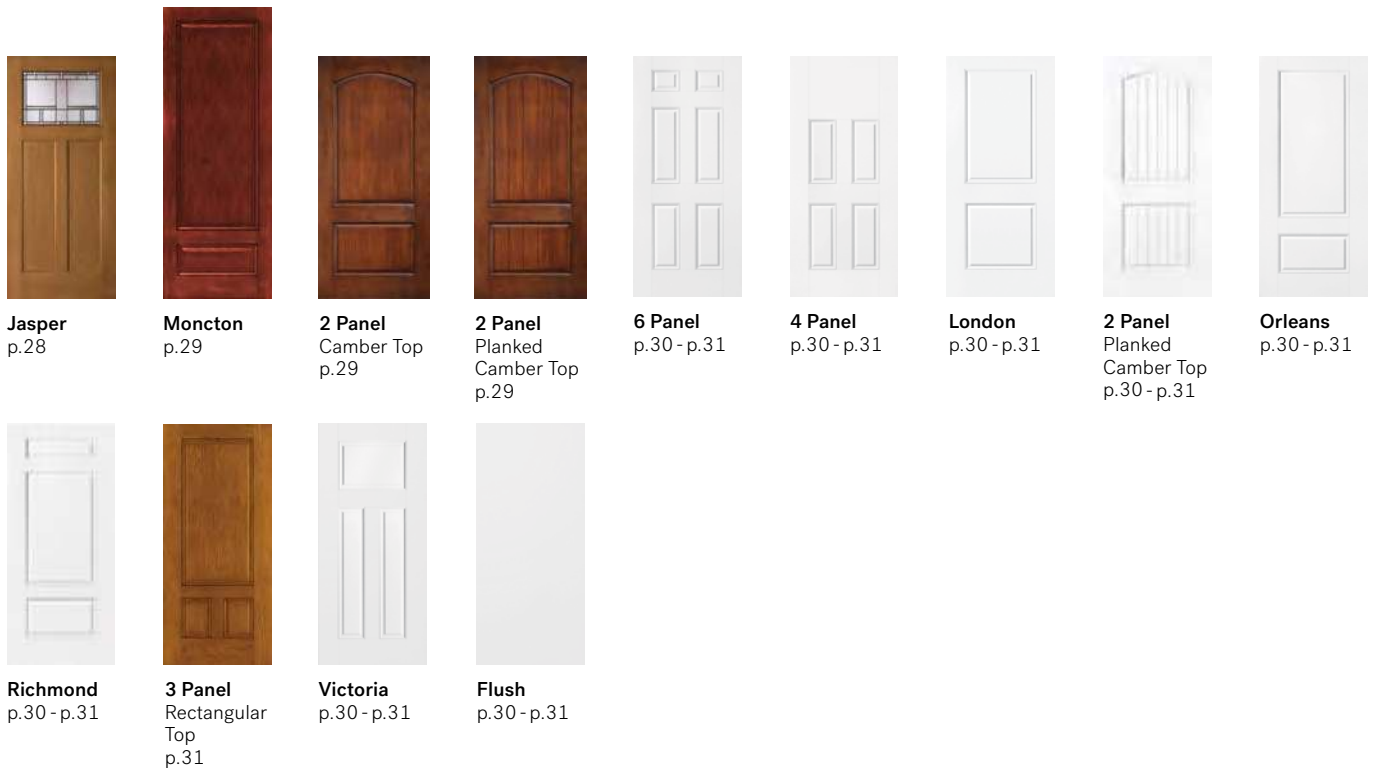

Fiberglass doors