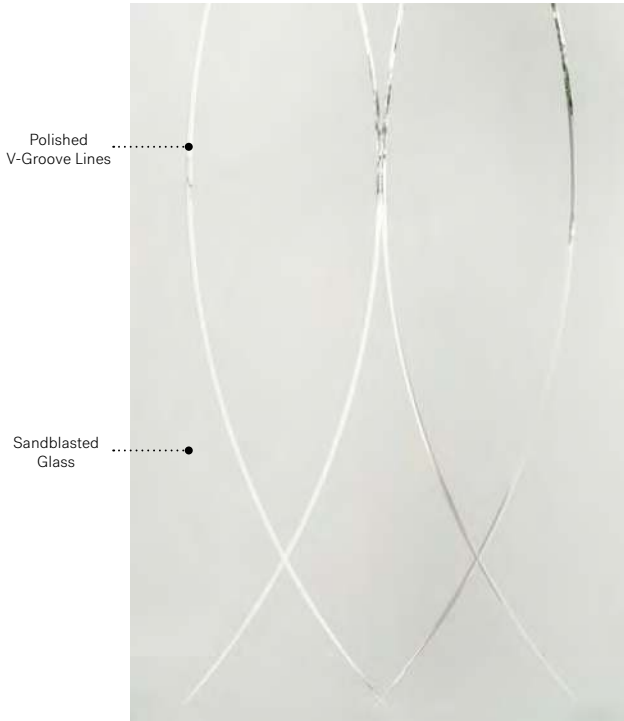

Celeste

Orleans steel door with Prestige Mouldings p.25. Celeste 22" x 48" doorglass with 8" x 48" sidelite p.79.

NEW

Celeste

Celeste juxtaposes different types of glass within its patina coming, creating a delicate geometric pattern with a refined and balanced light effect.

NEW

Verso

Soho steel door p.23. Verso 22" x 48" doorglass p.81.

NEW

Verso

With its simple and elegant intersecting lines, Verso is a timeless homage to the art of glass cutting.

V-Groove: Polished V-Groove lines on sandblasted glass.
Frames: Contemporary, Novapvc or Stainable.
Sidelites and transom: Looks great accompanied by sandblasted glass.
 Available in custom sizes.

Opal

Orleans steel door with Prestige Mouldings p.25. Opal 22" x 48" doorglass p.83.

Opal

Opal is the result of a rich arrangement of bevelled glass in a timeless style. Clear and satin finish glass will ensure the privacy of your home while allowing light to flood in. The softness of its simple and symmetrical shapes will add elegance to your architecture.