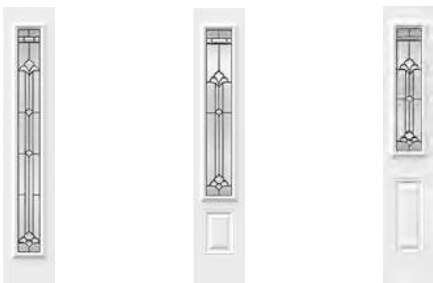

Frames	7" x 64"	8" x 48"	8" x 36"
Novapvc	10-036-005	10-036-017	10-036-010
Stainable	10-036-005	10-036-017	10-036-010