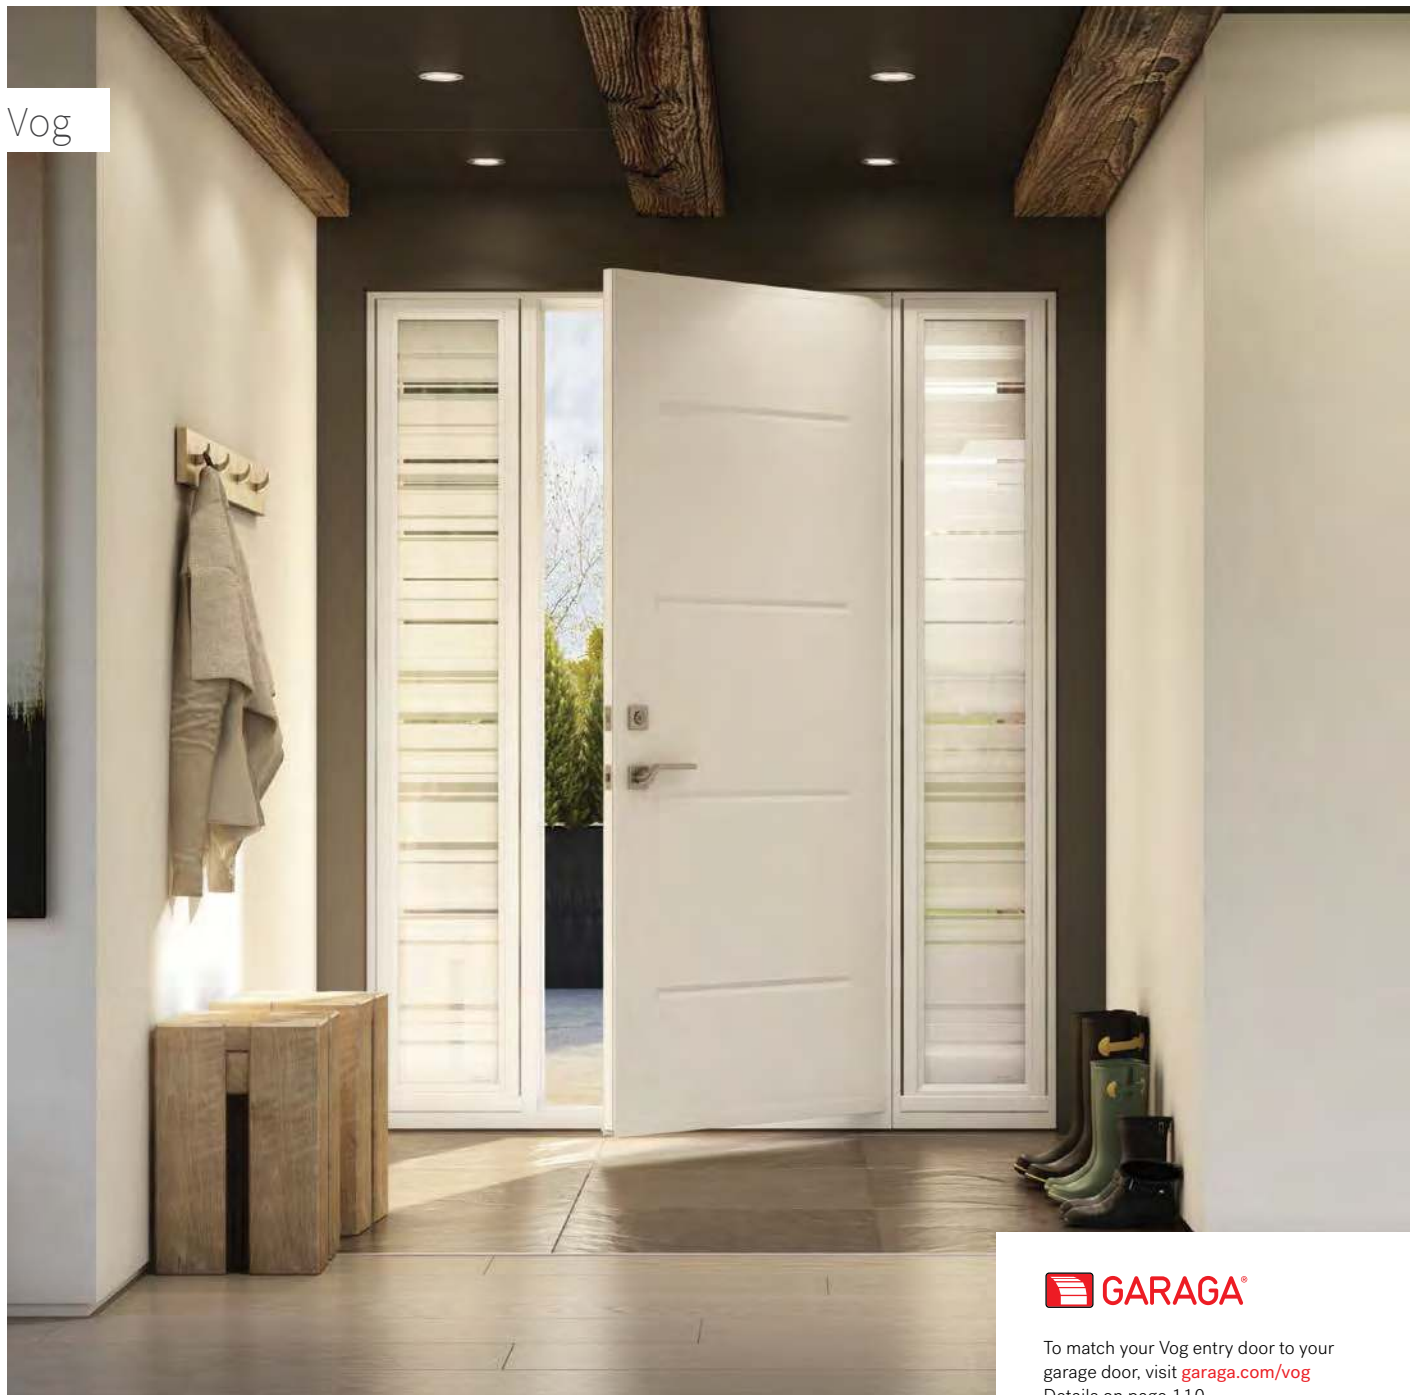

Stylish doors with unique designs

Steel doors

Whether you prefer the timelessness of the Classic Collection, the heightened refinement of the Prestige Collection, the trendy contemporary look of the Design Collection or the beloved craftsman simplicity of the Shaker Collection, you are sure to find the ideal door for your home's architecture in one of our four unique collections.

To match your Vog entry door to your garage door, visit garaga.com/vog
Details on page 110.