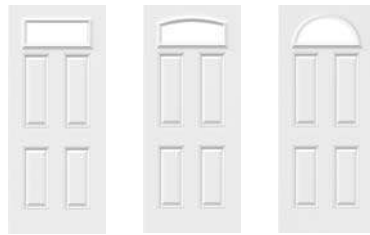

79" Door for 22" x 9" doorlite
79" Door for 22" x 9" doorlite
79" Door for half-moon doorlite