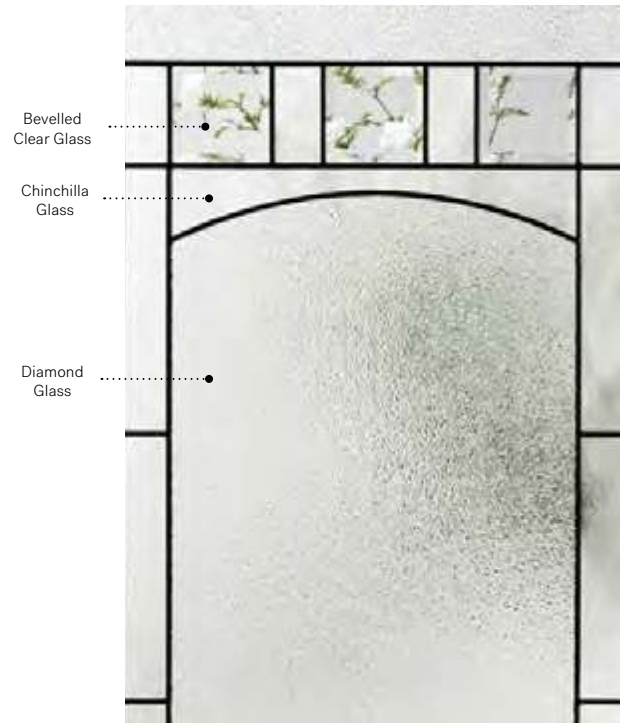

8" x 36"
N/A
10-308-010-001
10-308-010-002

7" x 64" Niagara
08-079-005-200
08-079-005-201
08-079-005-202

Bistro

Orleans steel door p.25. Bistro 22" x 48" doorglass p.69.

Bistro

With its arched central piece crowned by bevelled clear glass, Bistro offers a consistently classic and natural look. Bistro will rejuvenate any exterior.

Available in custom sizes.

Privacy Level **3/5**
SEMI-PRIVATE

Frames	22" x 64"		22" x 48"		22" x 36"		22" x 17"		22" x 14 7/16"		21" x 14 3/4"	
	Zinc	Pat.	Zinc	Pat.	Zinc	Pat.	Zinc	Pat.	Zinc	Pat.	Zinc	Pat.
Contemporary	10-258-060-010	012	10-258-057-011	013	10-258-050-011	013	10-258-259-011	013	10-258-260-007	009	N/A	
Novapvc	10-258-060-009	001	10-258-057-010	001	10-258-050-010	001	10-258-259-005	001	10-258-260-006	008	10-258-301-003	001
Stainable	10-258-060-011	005	10-258-057-012	005	10-258-050-012	006	10-258-259-008	004	N/A		10-258-301-004	005