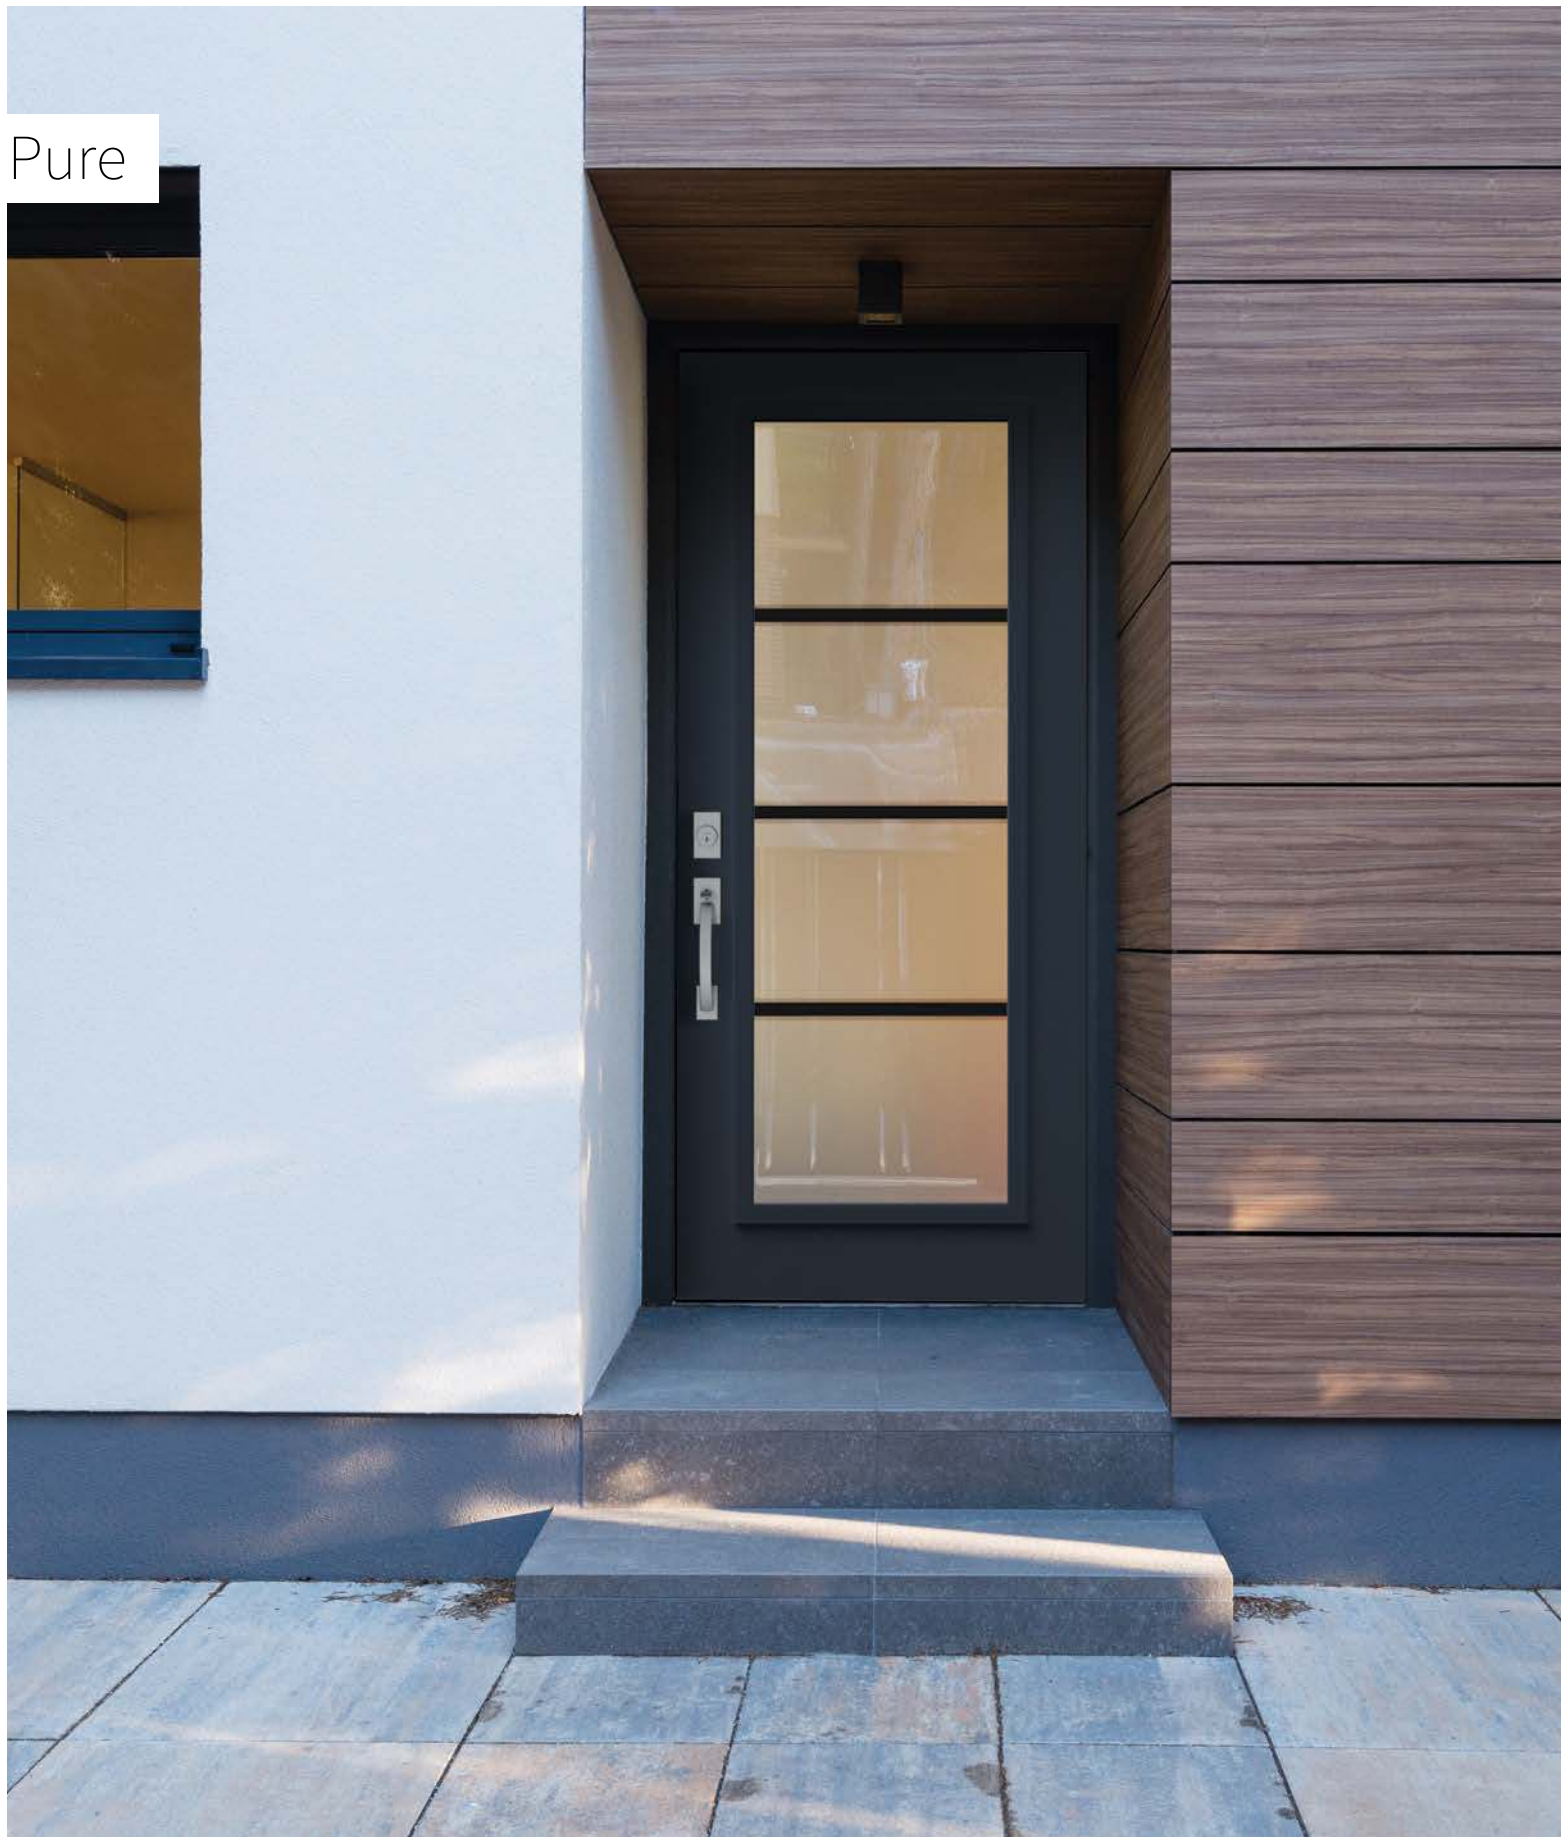

Pure

Uno steel door. Pure 22" x 64" doorglass p.47.