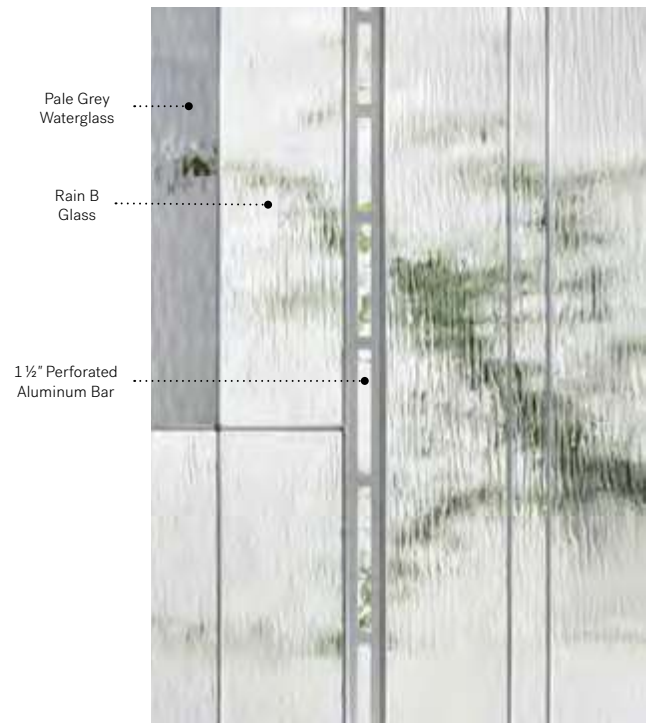

Stained glass: Pale grey Waterglass, Rain B glass and perforated 1 1/2" aluminum bar.

Caming: Zinc.

Frames: Contemporary or Novapvc.

Sidelites and transoms: Looks great accompanied by Rain B glass.

Available in custom sizes.