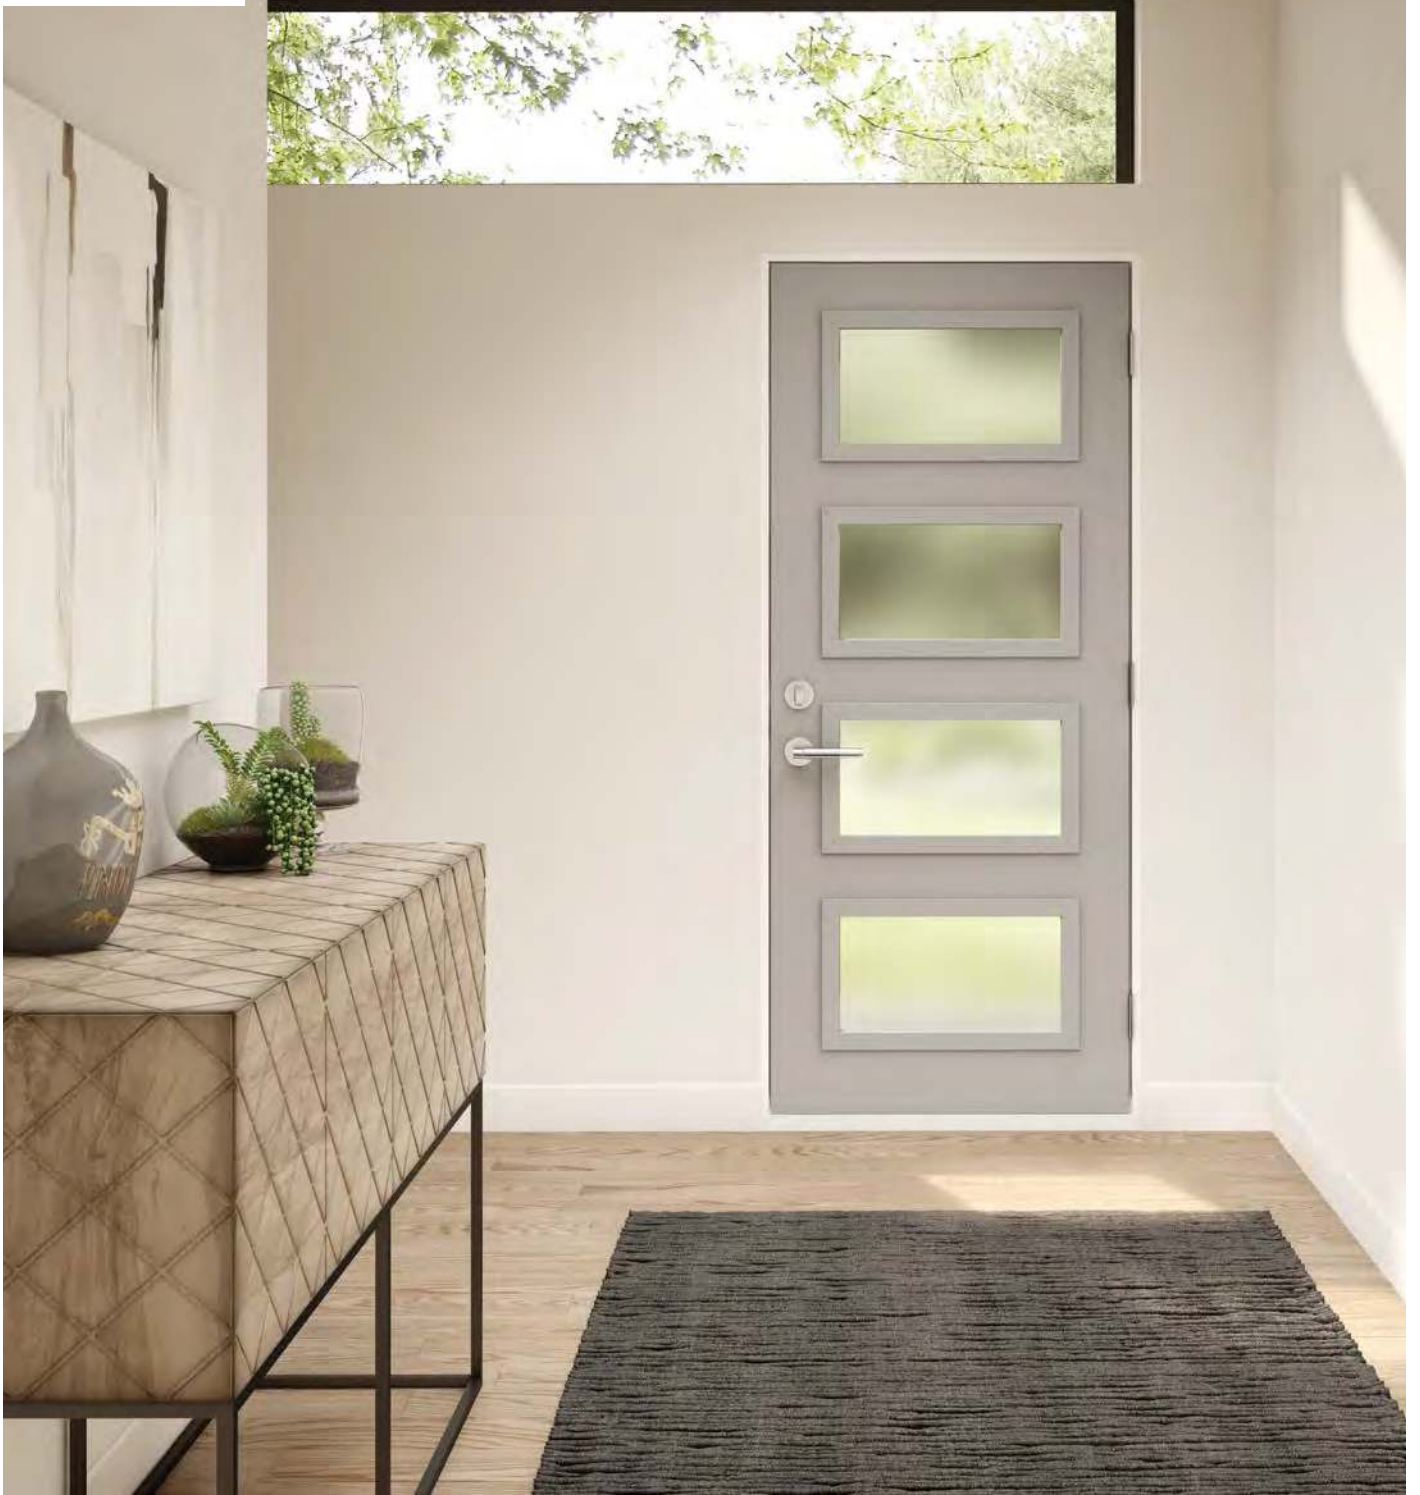

Above: Uno steel door. Masterline 22" x 17" doorglass p.38.

NEW

Fluid

Fluid textured glass
for your garage door.

Visit garaga.com/fluid
Details on page 110.

Sandblasted

Left: Uno steel door.
Fluid 22" x 64" doorglass p.38.