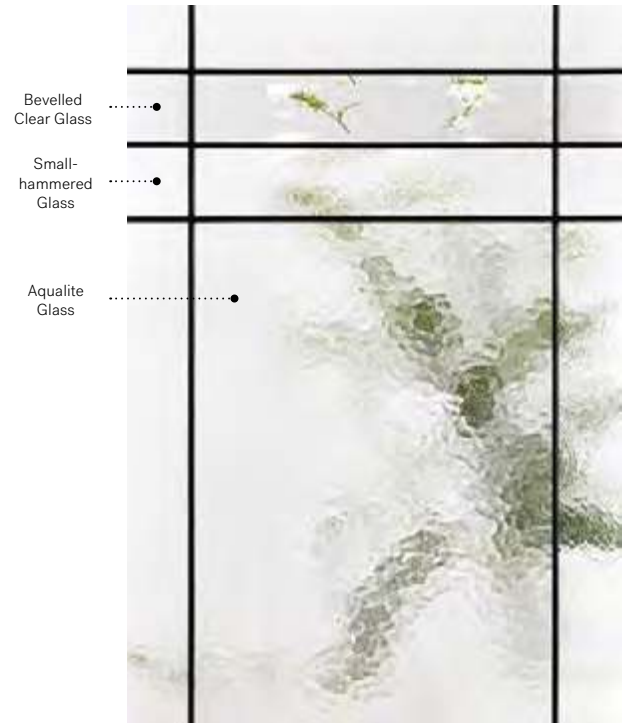

NEW

Celeste

Celeste juxtaposes different types of glass within its patina coming, creating a delicate geometric pattern with a refined and balanced light effect.

Stained glass: Bevelled clear glass, Small-hammered glass and Aqualite glass.

Coming: Patina.

Frames: Contemporary, Novapvc or Stainable.

Sidelites and transom: Looks great accompanied by clear glass.

Available in custom sizes.

Bevelled Clear Glass

Small-hammered Glass

Aqualite Glass

Privacy Level **3/5**
SEMI-PRIVATE

Frames 22" x 64"
Contemporary 10-367-060-003
Novapvc 10-367-060-001
Stainable 10-367-060-002

Frames 22" x 48"
Contemporary 10-367-057-003
Novapvc 10-367-057-001
Stainable 10-367-057-002

Frames 22" x 36"
Contemporary 10-367-050-003
Novapvc 10-367-050-001
Stainable 10-367-050-002

Frames 22" x 17"
Contemporary 10-367-259-003
Novapvc 10-367-259-001
Stainable 10-367-259-002

Frames 7" x 64"
Contemporary 10-367-005-003
Novapvc 10-367-005-001
Stainable 10-367-005-002

Frames 8" x 48"
Contemporary 10-367-017-003
Novapvc 10-367-017-001
Stainable 10-367-017-002

Frames 8" x 36"
Contemporary 10-367-010-003
Novapvc 10-367-010-001
Stainable 10-367-010-002