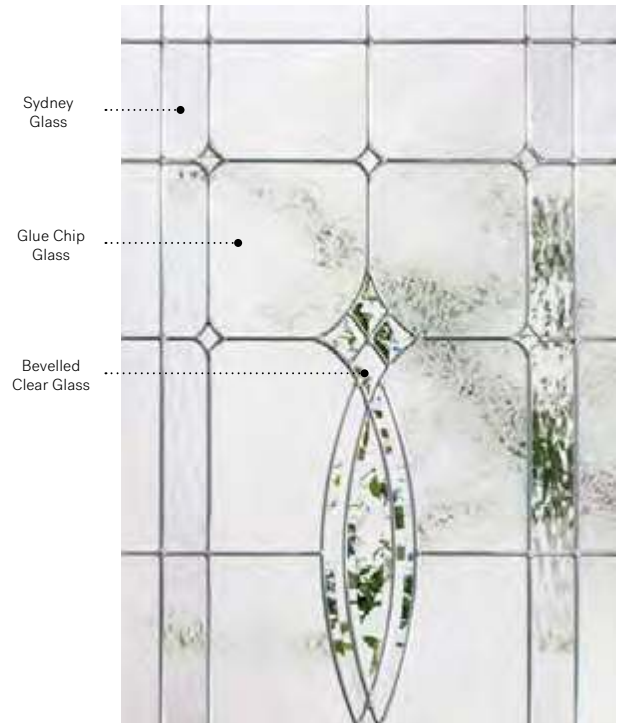

Frames 13 7/8" x 79" Tip-to-tip
Novapvc 10-141-211-001

Evangeline II

Orleans steel door with Prestige Mouldings p.25. Evangeline II 13 1/2" x 79" sidelites p.93.

Evangeline II

Influenced by the decorative arts at the start of the century, the detailed composition of Evangeline II will charm the admirers of stained glass. This model is a perfect fit for a classic or farmhouse style home.

Stained Glass: Sydney glass, Glue Chip glass and bevelled clear glass.

Caming: Zinc, Patina or Brass.

Frames: Novapvc or Stainable.

Sidelites and transom: Looks great accompanied by Glue Chip glass.

Available in custom sizes.

Privacy Level **3/5**
SEMI-PRIVATE

Frames	22"×64"	22"×48"	22"×36"	15 21/32"×39 25/32" Oval
Novapvc	10-054-060	10-054-057	10-054-050	N/A
Stainable	10-054-060	10-054-057	10-054-050	10-054-027
	Zinc Pat. Brass 008 026 002	Zinc Pat. Brass 006 032 001	Zinc Pat. Brass 008 024 002	Zinc Pat. Brass 012 014 013
	017 032 004	017 034 019	016 033 004	