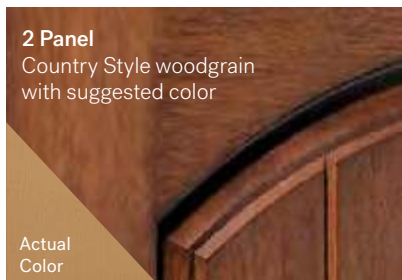

2 Panel
Country Style woodgrain
with suggested color

Actual
Color

Decorative Hinges and Nails

Decorative additions available for 2P camber top doors (with or without planking). Easily installed with double-sided tape.