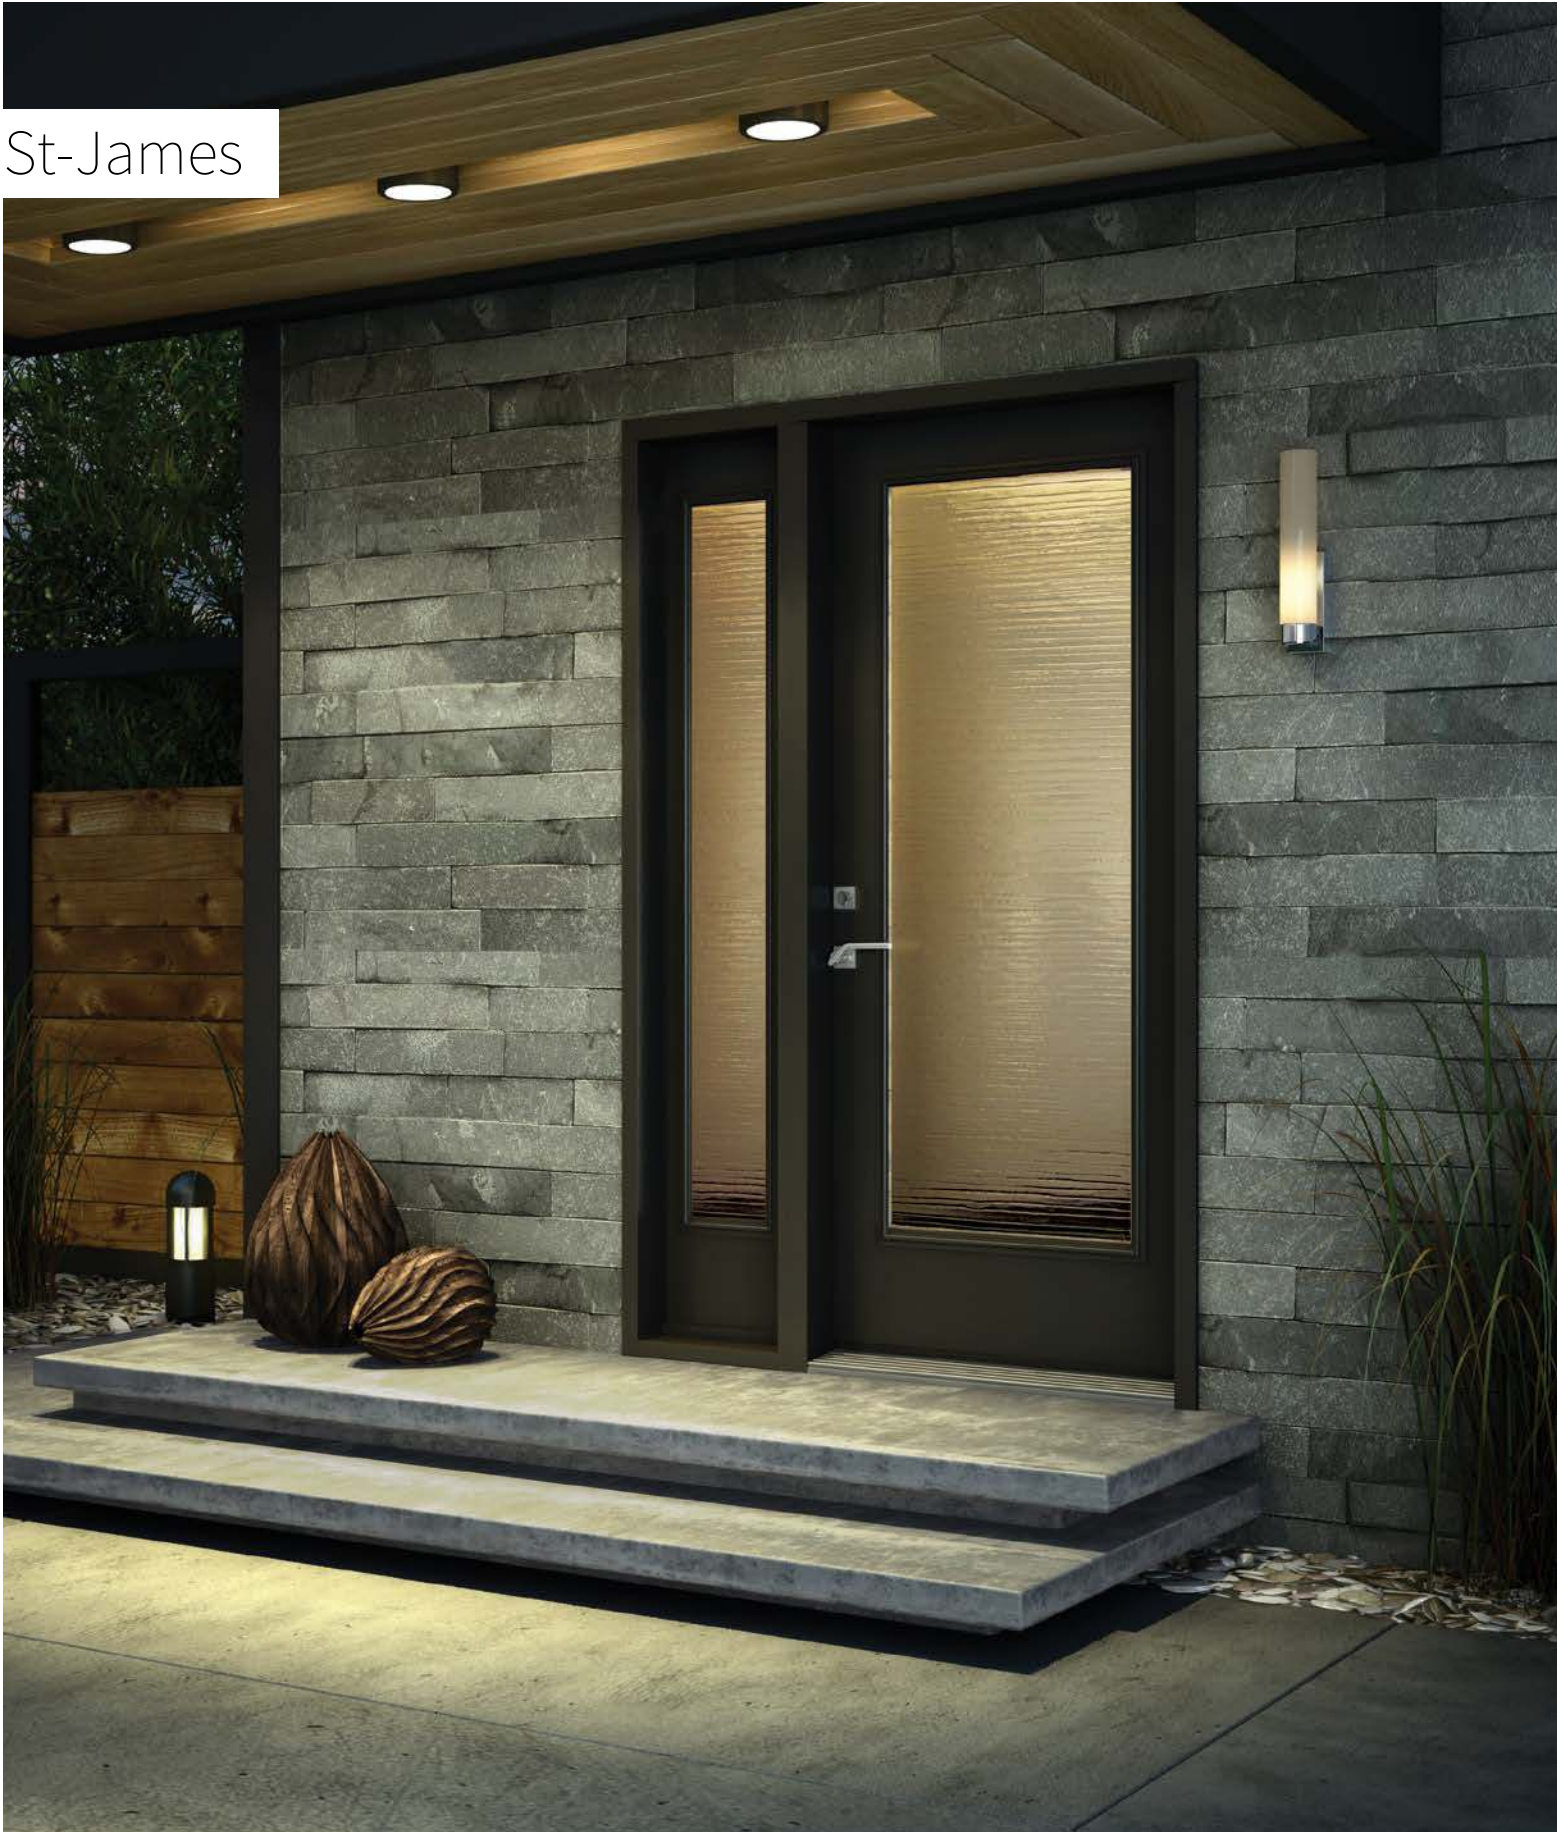

St-James

Uno steel door. St-James 22" x 64" doorglass with 7" x 64" sidelite p.77.