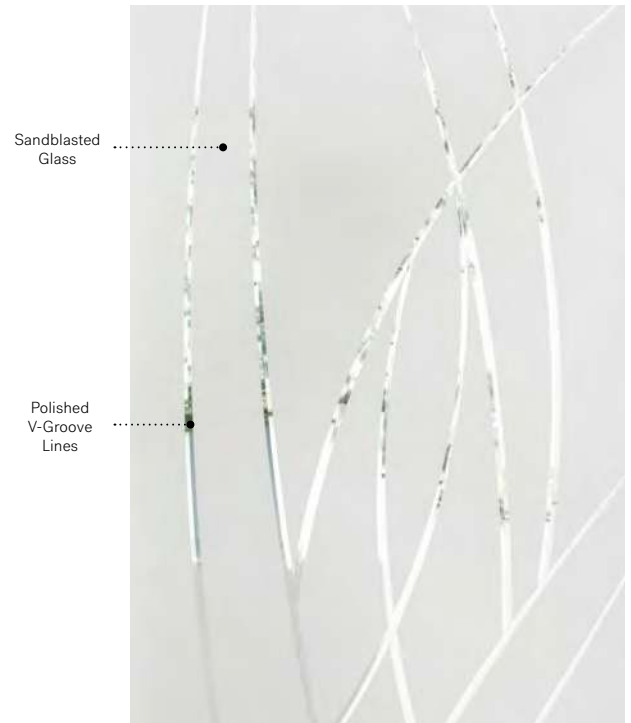

V-Groove: Sandblasted glass with polished V-Groove lines.
Frames: Contemporary, Novapvc or Stainable.
Sidelites and transom: Looks great accompanied by sandblasted glass.
 Available in custom sizes.

Privacy Level **4/5**
PRIVATE

Alys

Uno steel door. Alys 22" x 64" doorglass p.75.

Alys

Alys' V-Groove design suggests motion and is at once natural and abstract, bringing your entryway to life with its dynamic composition.

V-Groove: Polished V-Groove lines on sandblasted glass.

Frames: Contemporary, Novapvc or Stainable.

Sidelites and transom: Looks great accompanied by sandblasted glass.

Available in custom sizes.

Sandblasted Glass

Polished V-Groove Lines

Privacy Level

4/5
PRIVATE