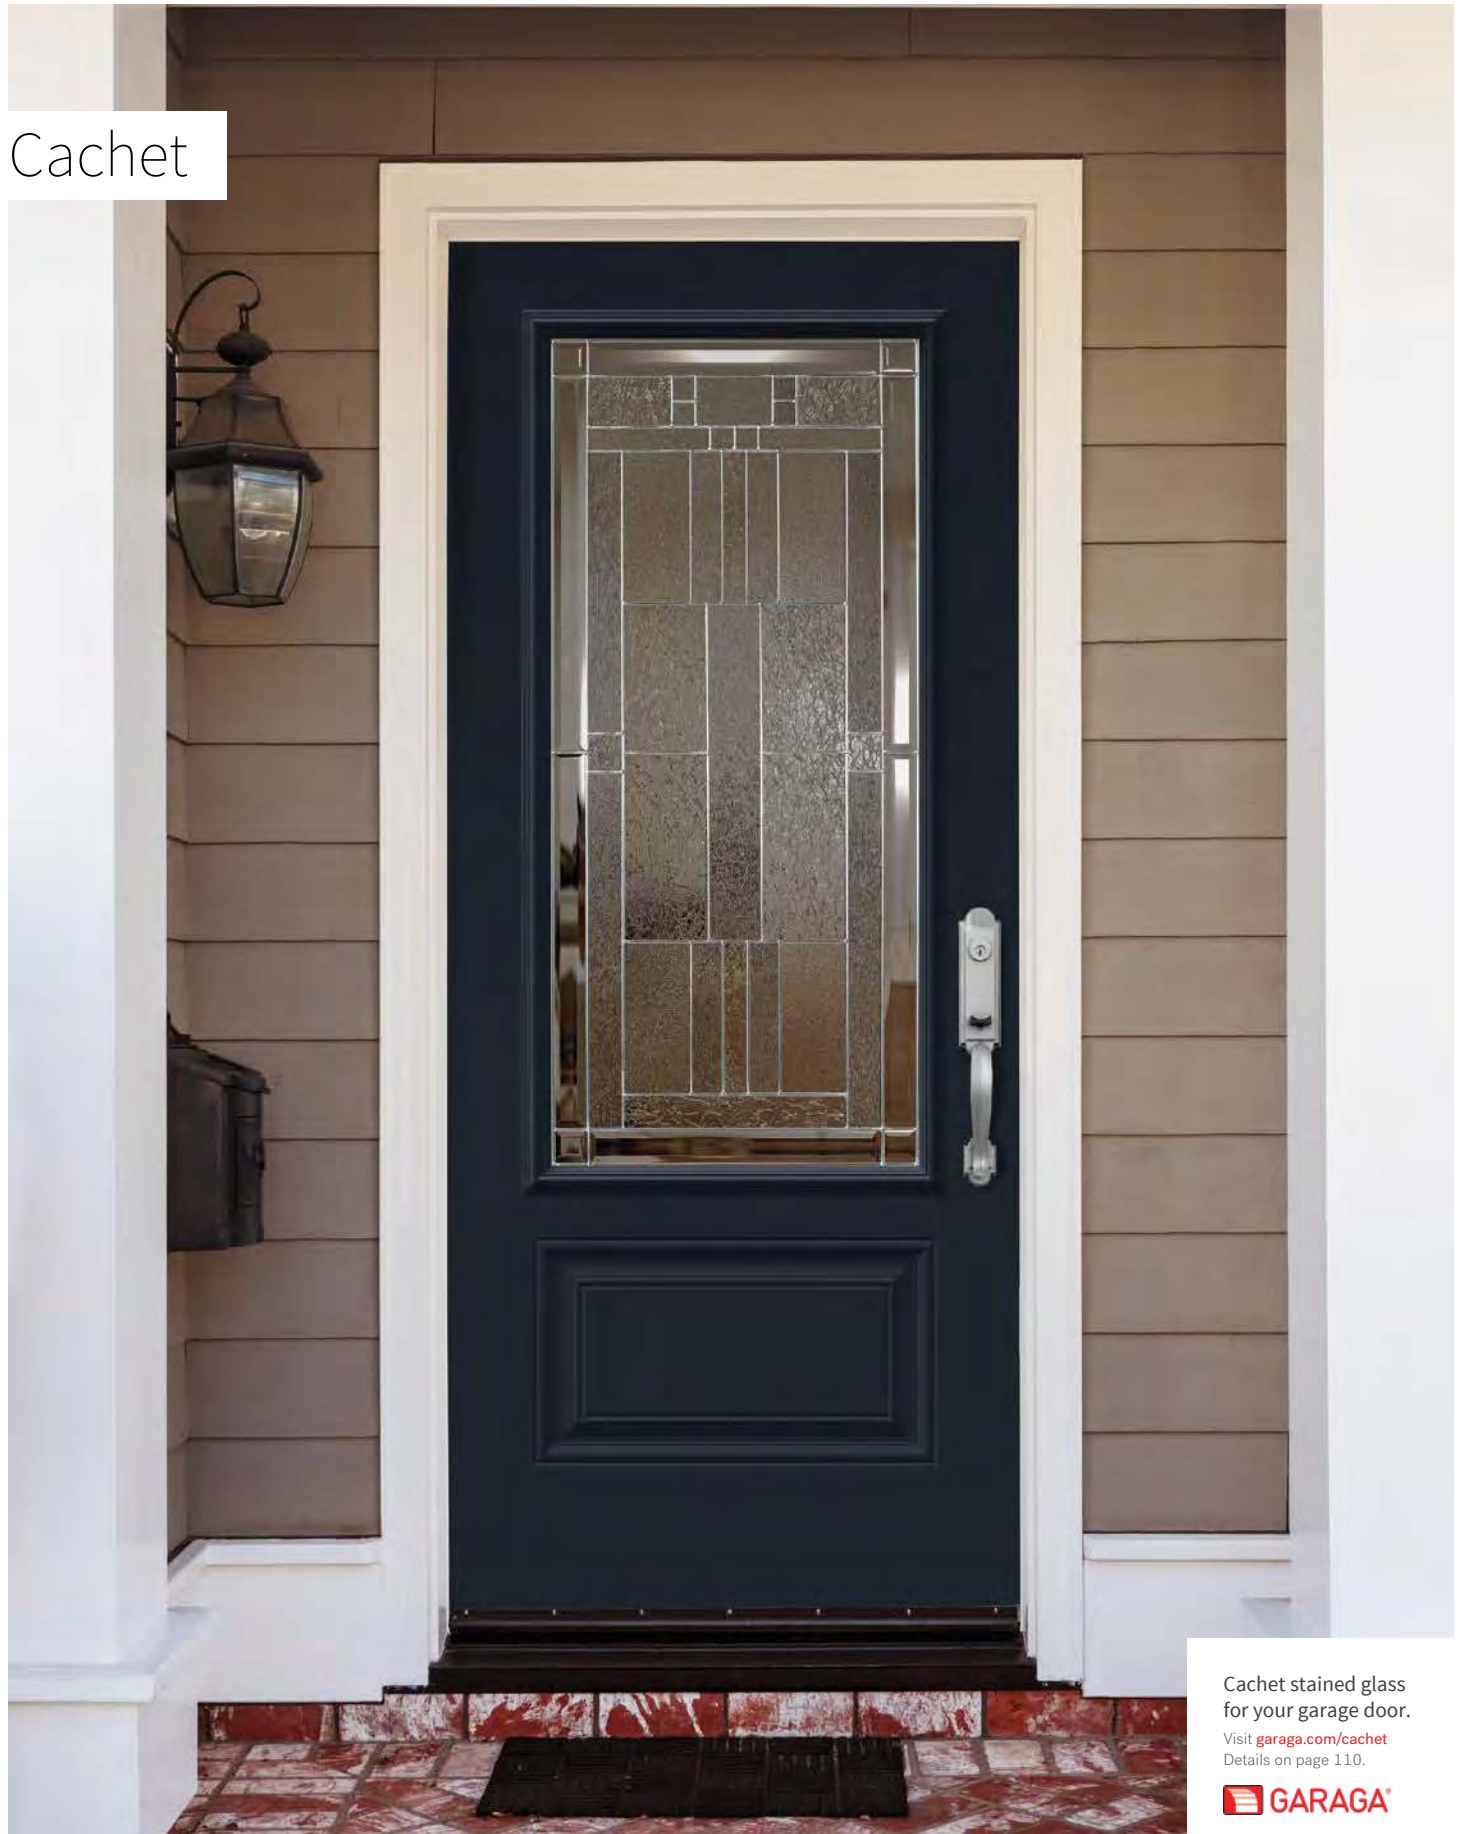

Cachet

Cachet stained glass
for your garage door.

Visit garaga.com/cachet
Details on page 110.

Orleans steel door p.25. Cachet 22" x 48" doorglass p.57.