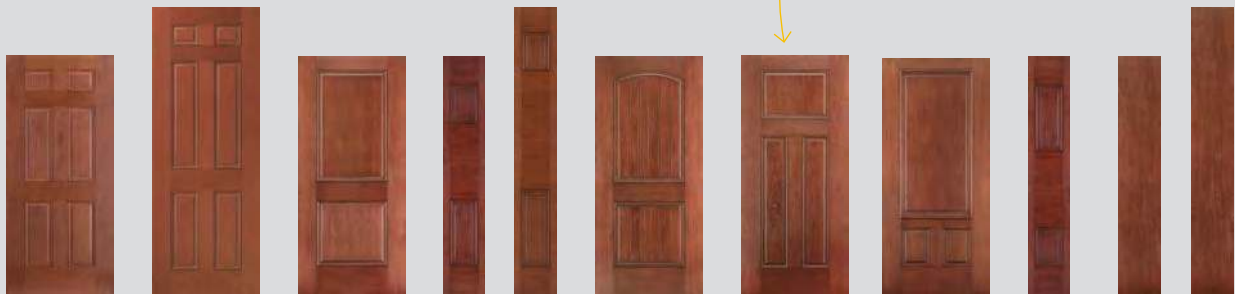

Mahogany Woodgrain

6 Panel 79"
6 Panel 95"
London 79"
6P & London Sidelites 79" & 95"
2 Panel Planked Camber Top 79"
Victoria 79"
3 Panel with Rectangular Top 79"
3P Sidelite 79"
Flush Sidelites 79" & 95"