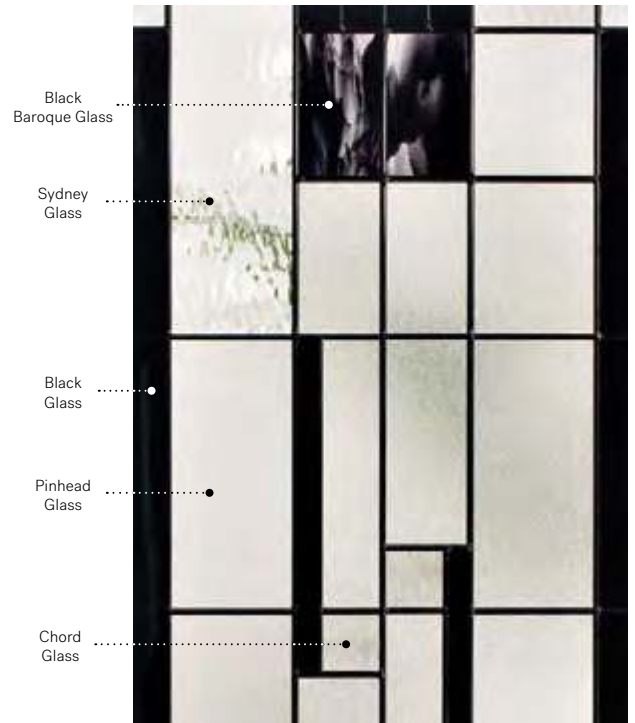

Kallima

Kallima will charm lovers of glass. Characterised by its handmade pieces of blended black and clear glass, the Kallima offers an exclusive look everytime.

Stained Glass: Chord glass, Sydney glass, Black glass, Black Baroque glass and Pinhead glass.

Coming: Patina.

Frames: Contemporary, Novapvc or Stainable.

Sidelites and transom: Looks great accompanied by Pinhead glass.

Available in custom sizes.

Privacy Level **4/5**
PRIVATE

Frames 22" x 64"
Contemporary 10-229-060-009
Novapvc 10-229-060-001
Stainable 10-229-060-003

Frames 22" x 48"
Contemporary 10-229-057-011
Novapvc 10-229-057-001
Stainable 10-229-057-003

Frames 22" x 36"
Contemporary 10-229-050-010
Novapvc 10-229-050-001
Stainable 10-229-050-003

Frames 22" x 14 7/16"
Contemporary 10-229-260-006
Novapvc 10-229-260-001
Stainable N/A

Frames 21" x 14 3/4"
Contemporary N/A
Novapvc 10-229-301-001
Stainable 10-229-301-003

Frames 15 2/32" x 39 25/32" Oval
Contemporary N/A
Novapvc N/A
Stainable 10-229-027-005

Victoria fiberglass door.

Frames 7" x 64"
Contemporary 10-229-005-010
Novapvc 10-229-005-001
Stainable 10-229-005-003

Frames 8" x 48"
Contemporary 10-229-017-008
Novapvc 10-229-017-001
Stainable 10-229-017-003

Frames 8" x 36"
Contemporary 10-229-010-008
Novapvc 10-229-010-001
Stainable 10-229-010-003

Frames 13 7/8" x 79" Tip-to-tip
Contemporary 10-229-211-001