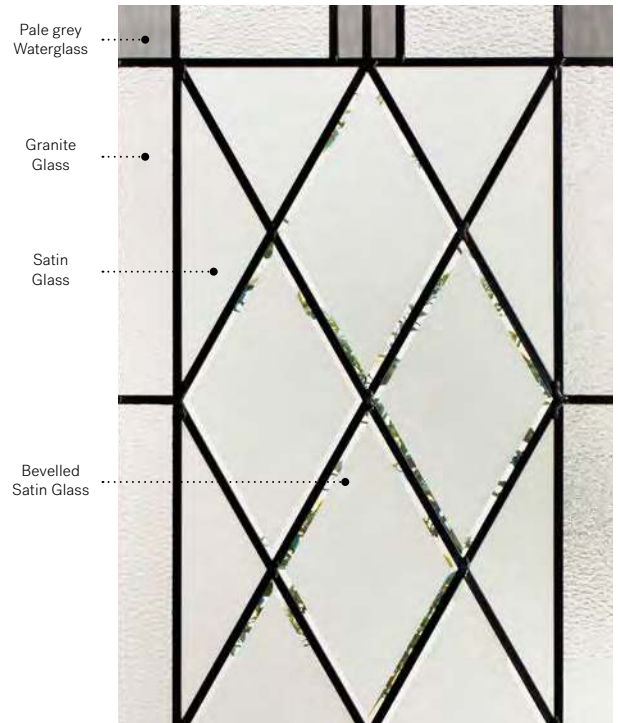

Gothic

Wide caming with refined welds evokes the spirit of a noble architectural past and highlights the elegance of the diamond shapes.

Stained Glass: Pale grey Waterglass, Satin glass, Granite glass and bevelled Satin glass.

Caming: 3/8" flat Patina caming.

Frames: Novapvc or Stainable.

Sidelites and transom: Looks great accompanied by Satin glass.

Available in custom sizes.

Privacy Level

4/5

PRIVATE