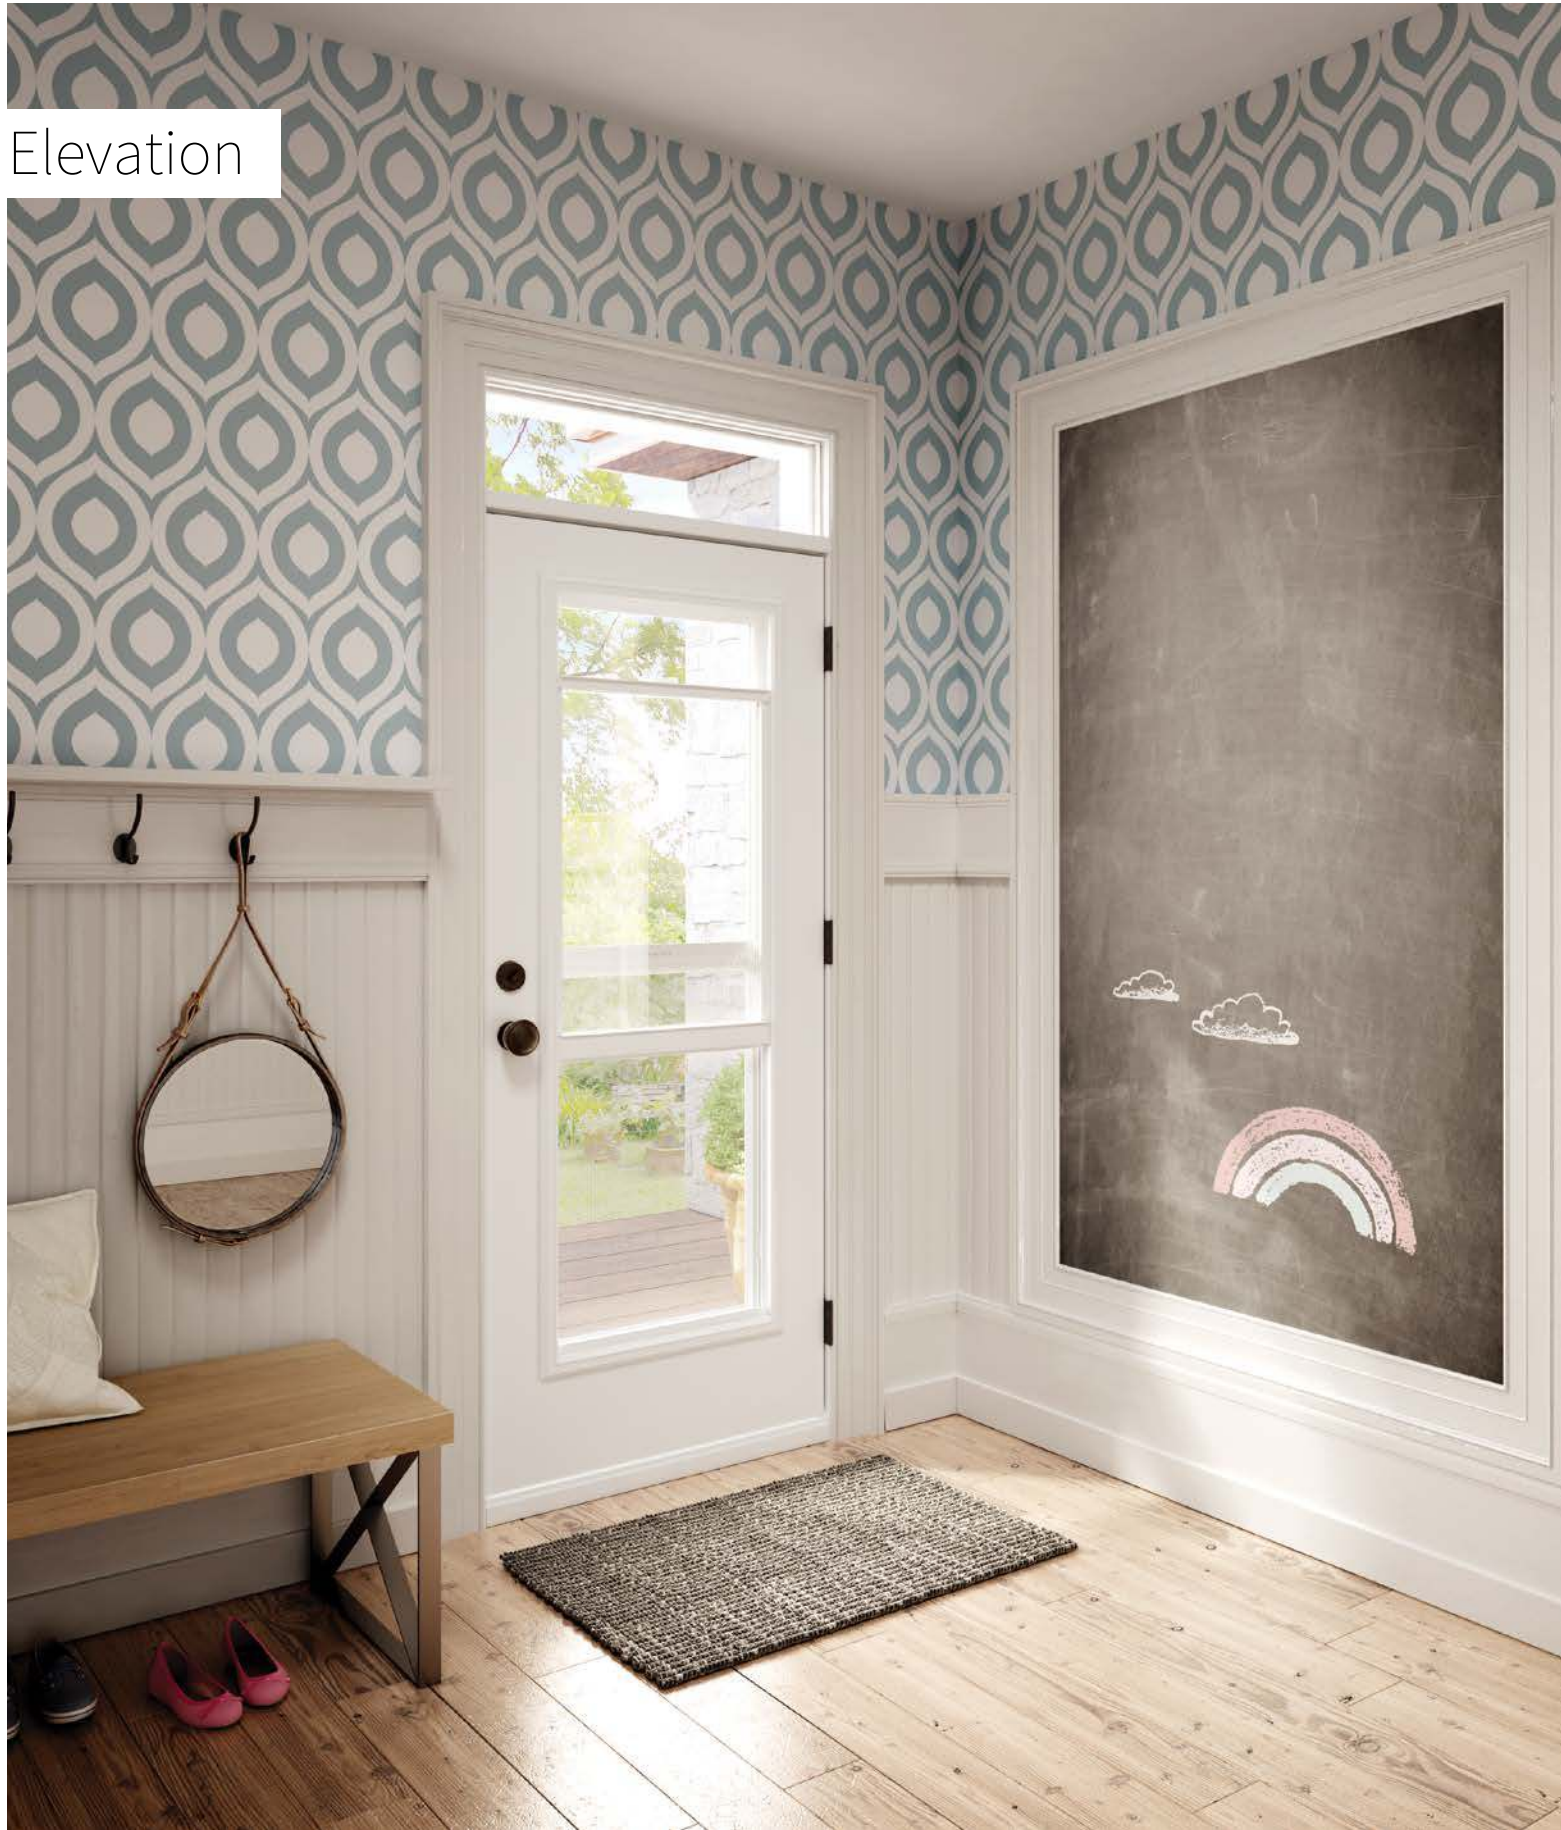

Elevation

Uno steel door. Elevation 22" x 64" venting unit with clear glass p.101. Clear glass transom, custom size.