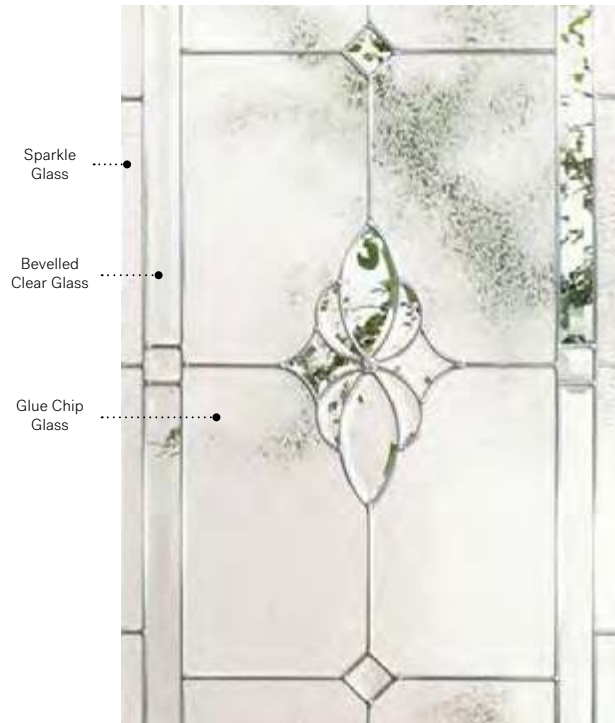

Mystique

Showcasing the beauty of handcrafted glass, Mystique combines pieces of bevelled glass to highlight its delicate centrepiece and create a stunning light effect.

Stained glass: Sparkle glass, Glue Chip glass and bevelled clear glass.

Caming: Zinc or Brass.

Frames: Novapvc or Stainable.

Sidelites and transom: Looks great accompanied by Glue Chip glass.

Available in custom sizes.

Privacy Level

2/5

SEMI-PRIVATE

Frames	22" x 64"			22" x 48"			22" x 36"			21 5/8" x 9 3/4" D-Lune			15 2 1/2" x 39 25/32" Oval		
	Zinc	Brass		Zinc	Brass		Zinc	Brass		Zinc	Brass		Zinc	Brass	
Novapvc	10-084-060	008	002	10-084-057	008	002	10-084-050	012	002	10-084-044	002	001	N/A		
Stainable	10-084-060	014	004	10-084-057	018	007	10-084-050	021	007	10-084-044	008	010	10-084-027	015 016	