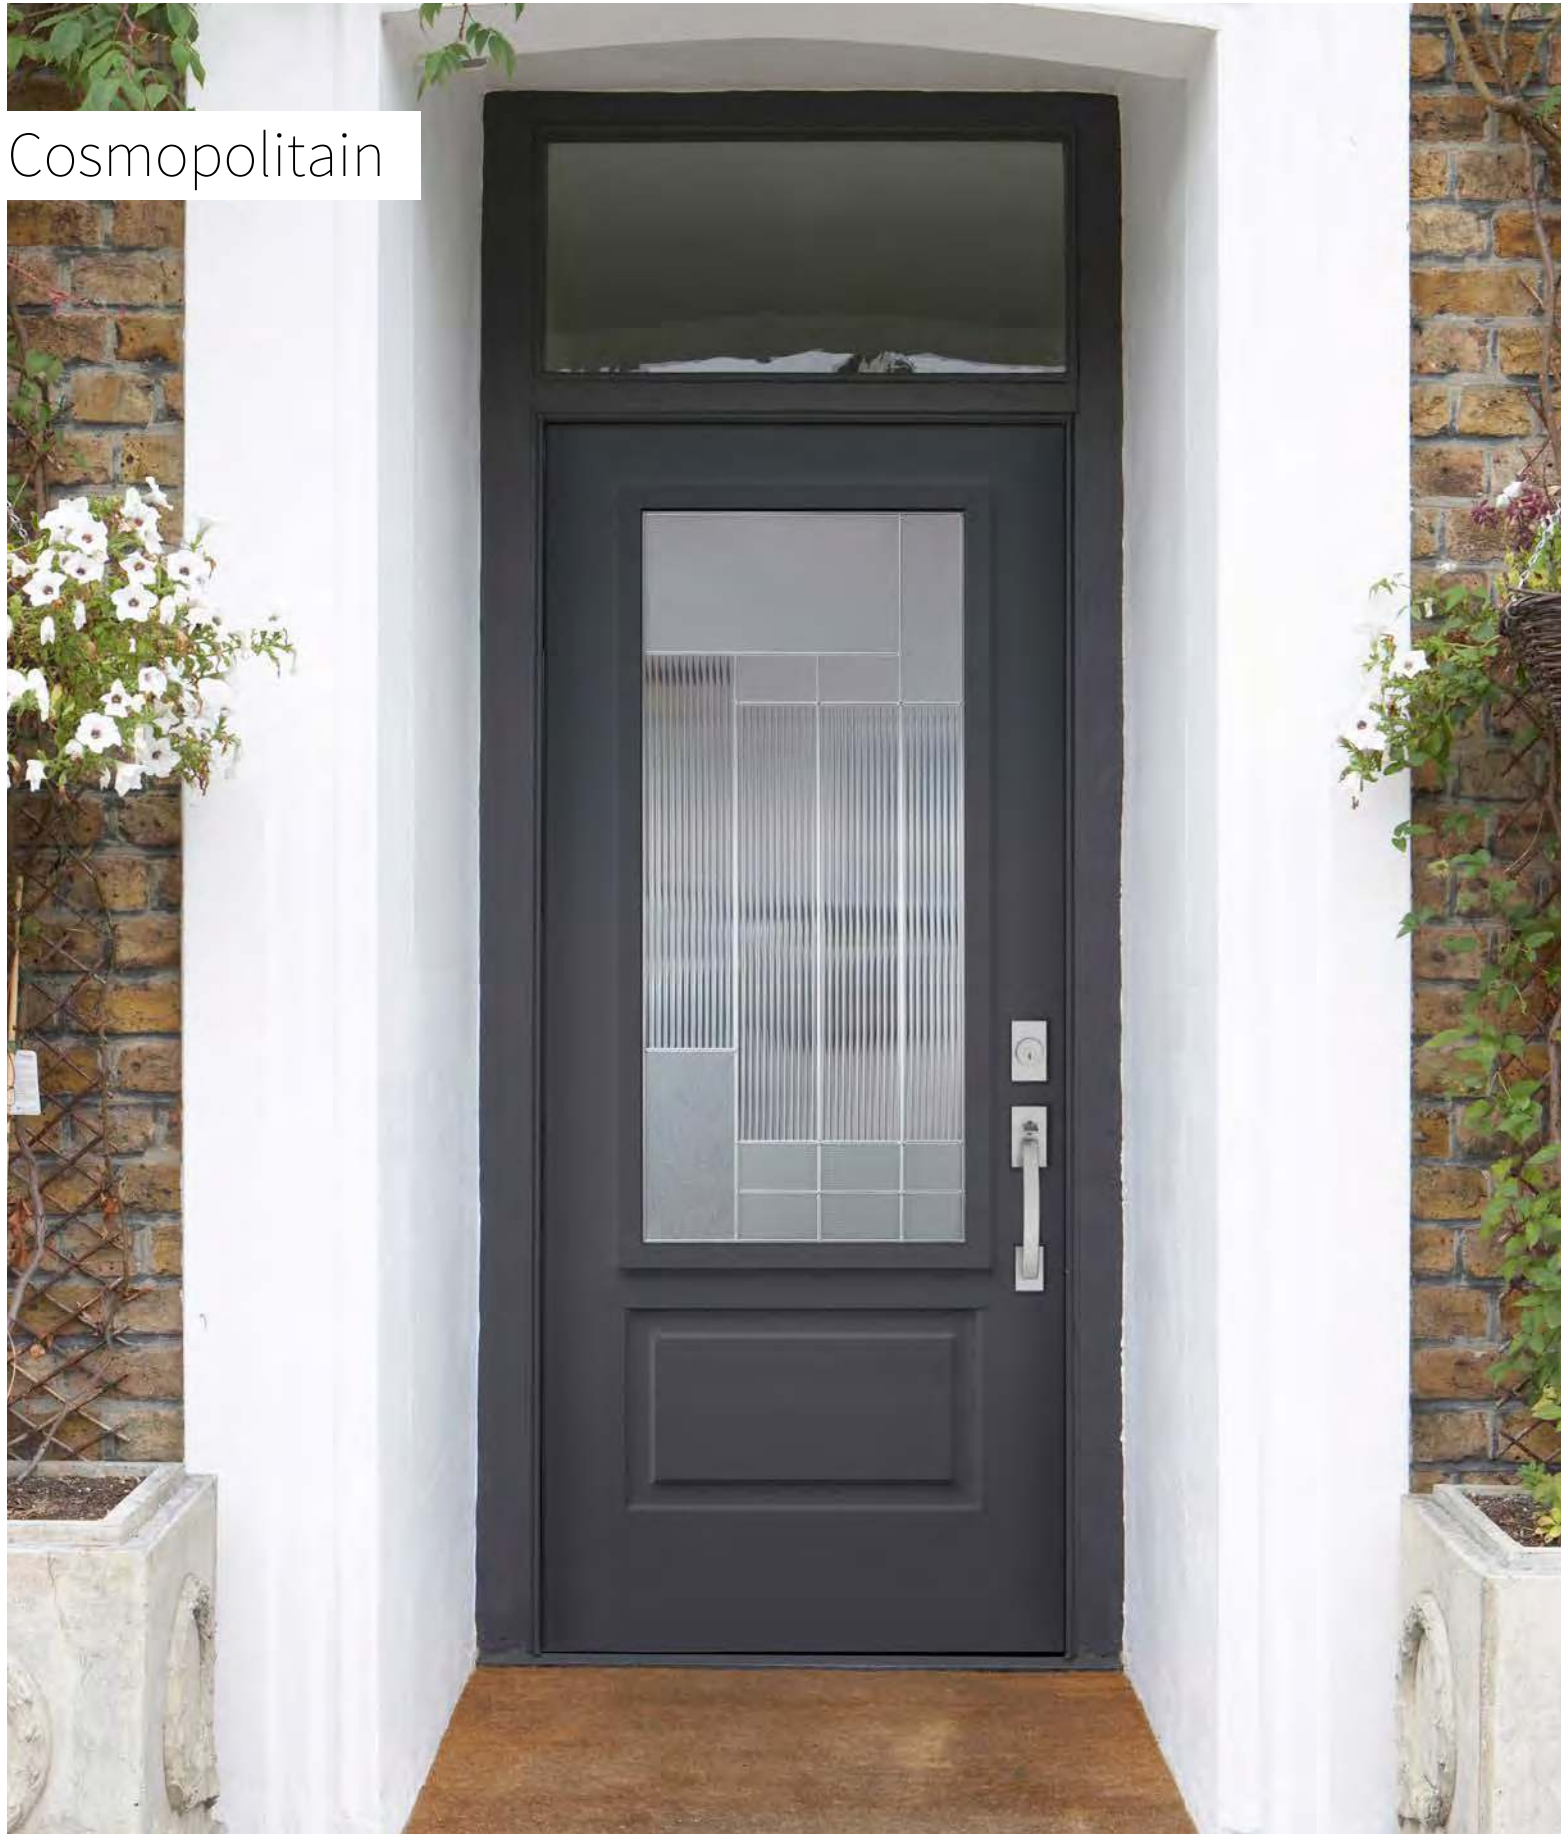

Cosmopolitain

Soho steel door p.23. Cosmopolitain 22" x 48" dooglass p.61. Clear glass transom.

Cosmopolitain

The Reed glass of this retro-look stained glass sets it apart. As a complement for your door, the asymmetrical composition is in perfect harmony with the bungalows of the 1950s and 1960s.