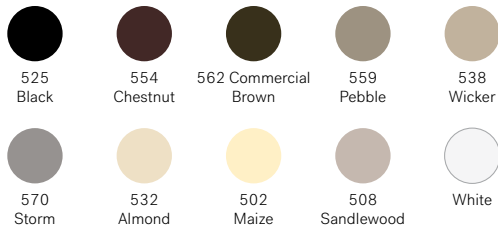

Grills

Many custom configurations available on demand.

Choice of colors outside / white inside

CAAL
5/8" Georgian Grill