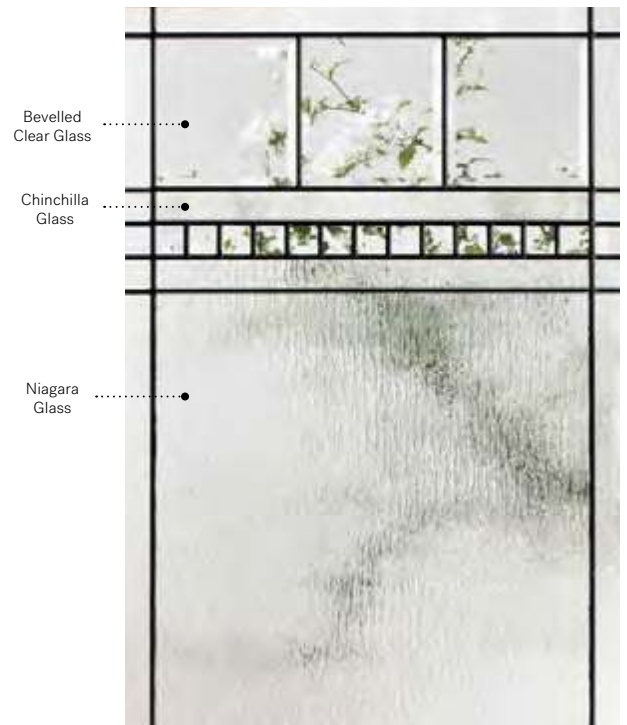

Chanelle

Moncton fiberglass door p.29. Chanelle 25 ¼" x 65 ¼" doorglass p.67.

Chanelle

Chanelle will bring a stately, elegant and timeless touch to any home, classic or modern. With clean lines and bright bevels, it creates stunning light effects.

Stained glass: Chinchilla glass, bevelled clear glass and Niagara glass.

Coming: Patina.

Frames: Contemporary, Novapvc or Stainable.

Sidelites and transom: Looks great accompanied by Niagara glass.

Available in custom sizes.