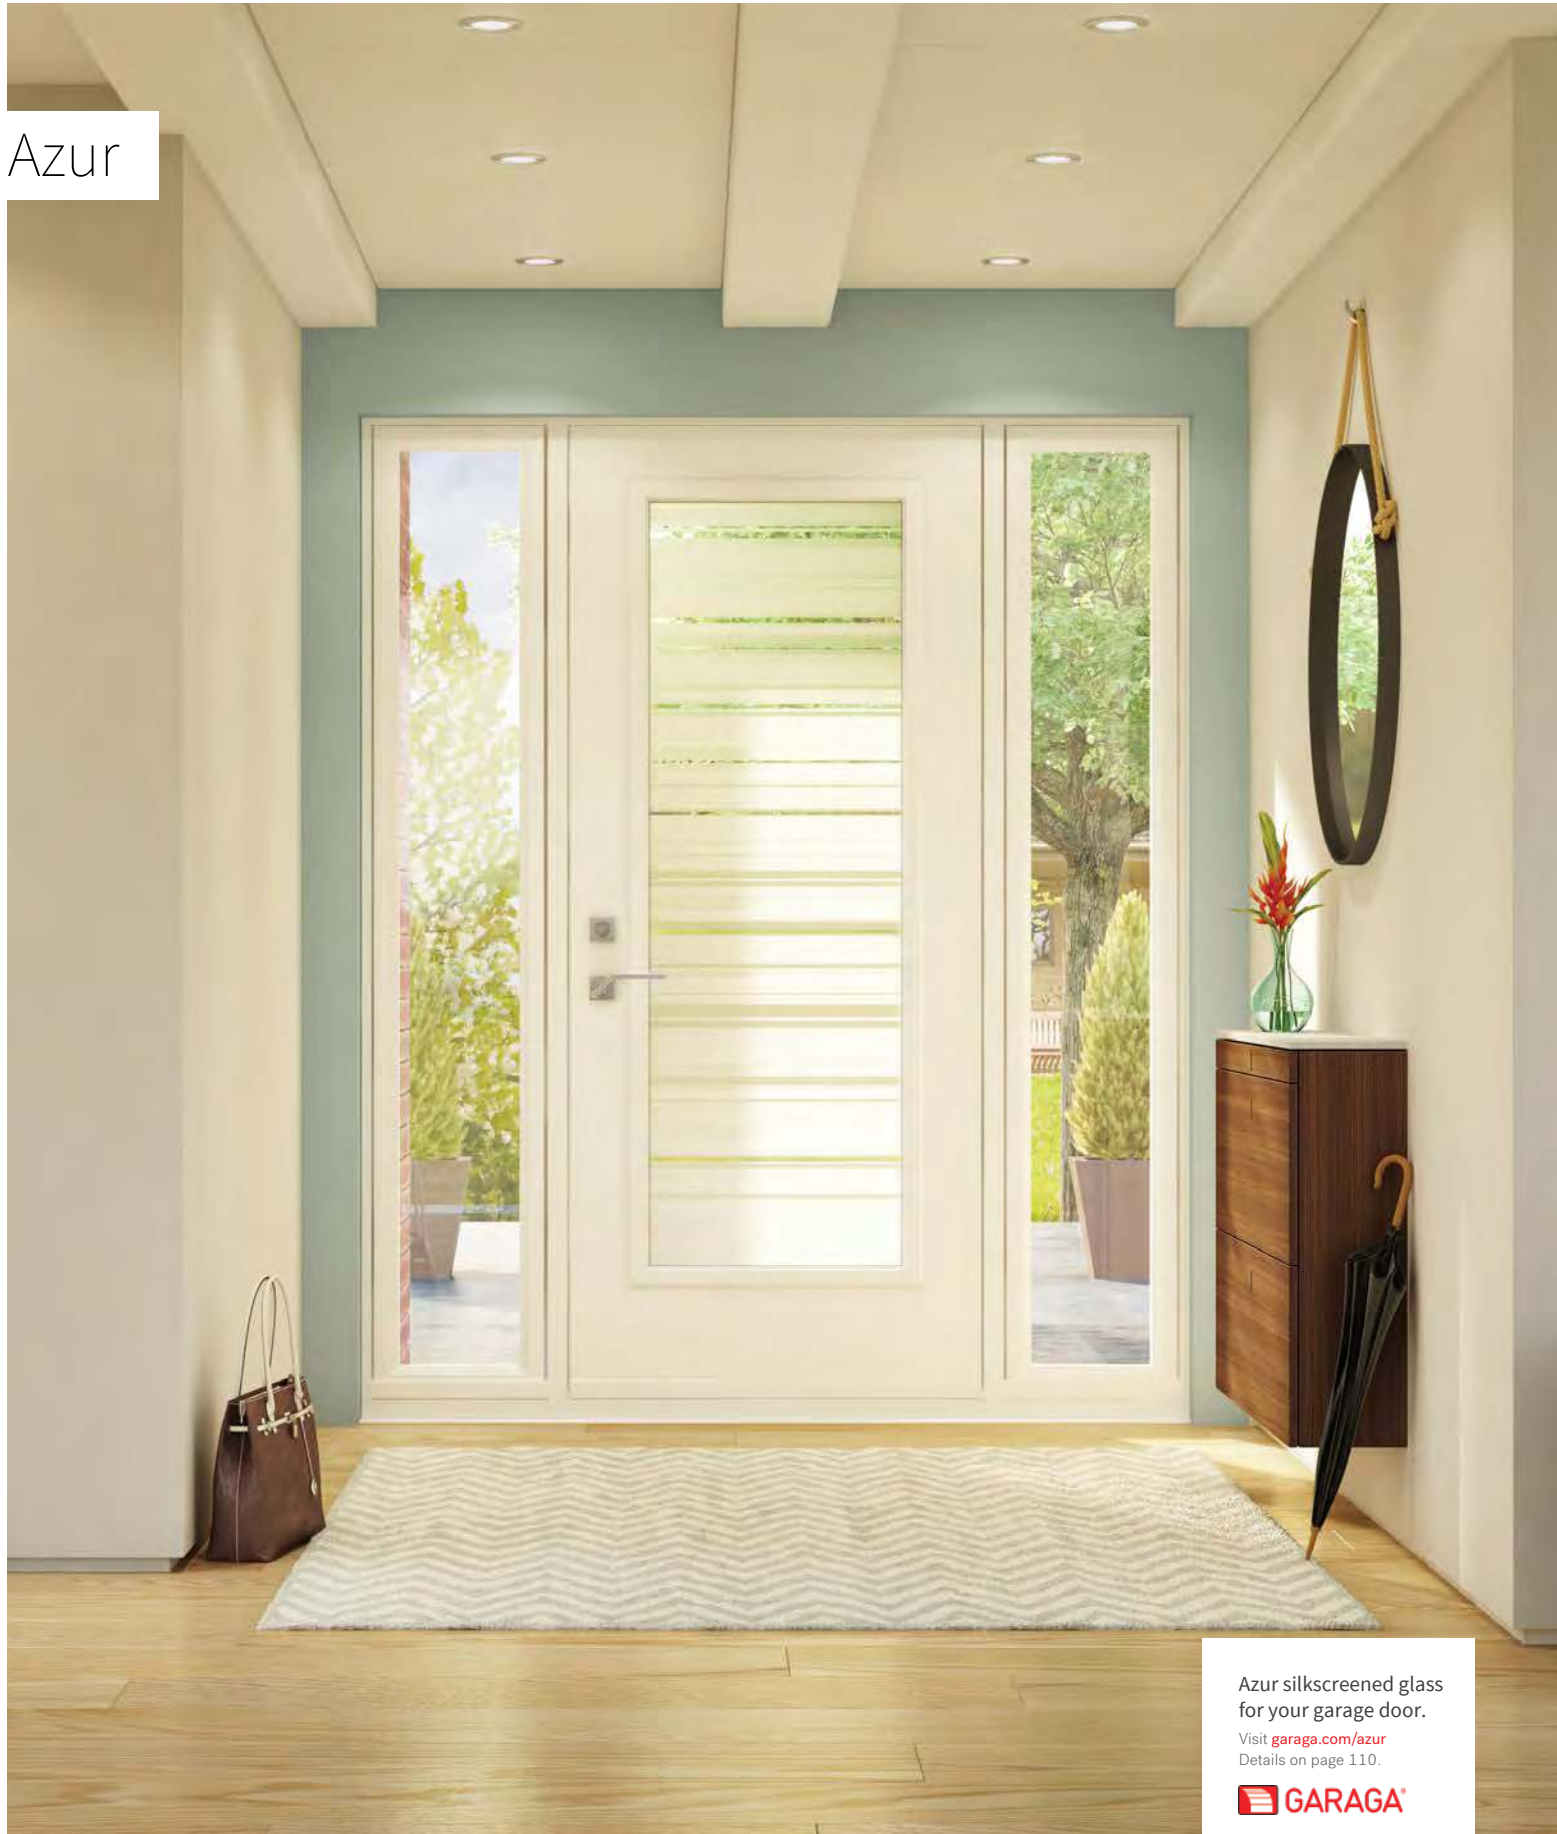

Azur

Azur silkscreened glass
for your garage door.

Visit garaga.com/azur
Details on page 110.

Uno steel door. Azur 22" x 64" doorglass p.45. Clear glass 13 3/8" x 79" sidelites.