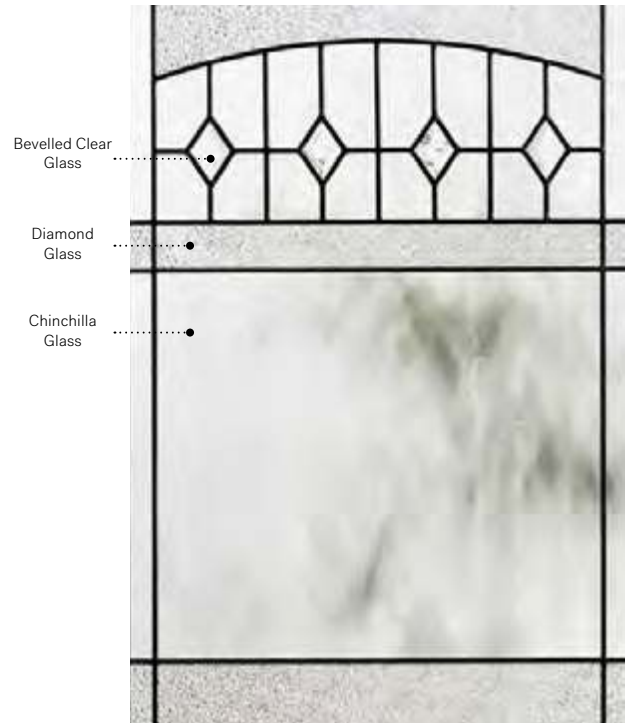

Liano

Stylish and warm, Liano is both classic and minimalist. Enjoy a sparkling light effect in your entryway thanks to the bevelled diamonds in its camber top.

Stained glass: Chinchilla glass, bevelled clear glass and Diamond glass.

Caming: Patina.

Frames: Contemporary, Novapvc or Stainable.

Sidelites and transom: Looks great accompanied by Chinchilla glass.

Available in custom sizes.

Privacy Level **4/5**
PRIVATE

Frames	25 1/4" x 51 1/4"	25 1/4" x 42 1/4"	22" x 48"	22" x 36"	22" x 14 7/16"	21" x 14 3/4"
Contemporary	N/A	N/A	10-324-057-006	10-324-050-009	10-324-260-001	N/A
Novapvc	N/A	N/A	10-324-057-003	10-324-050-001	N/A	10-324-301-002
Stainable	10-324-358-001	10-324-357-001	10-324-057-004	10-324-050-002	N/A	10-324-301-001

Victoria fiberglass door.

Frames	8" x 48"	8" x 36"
Contemporary	10-324-017-006	10-324-010-008
Novapvc	10-324-017-001	10-324-010-001
Stainable	10-324-017-002	10-324-010-002