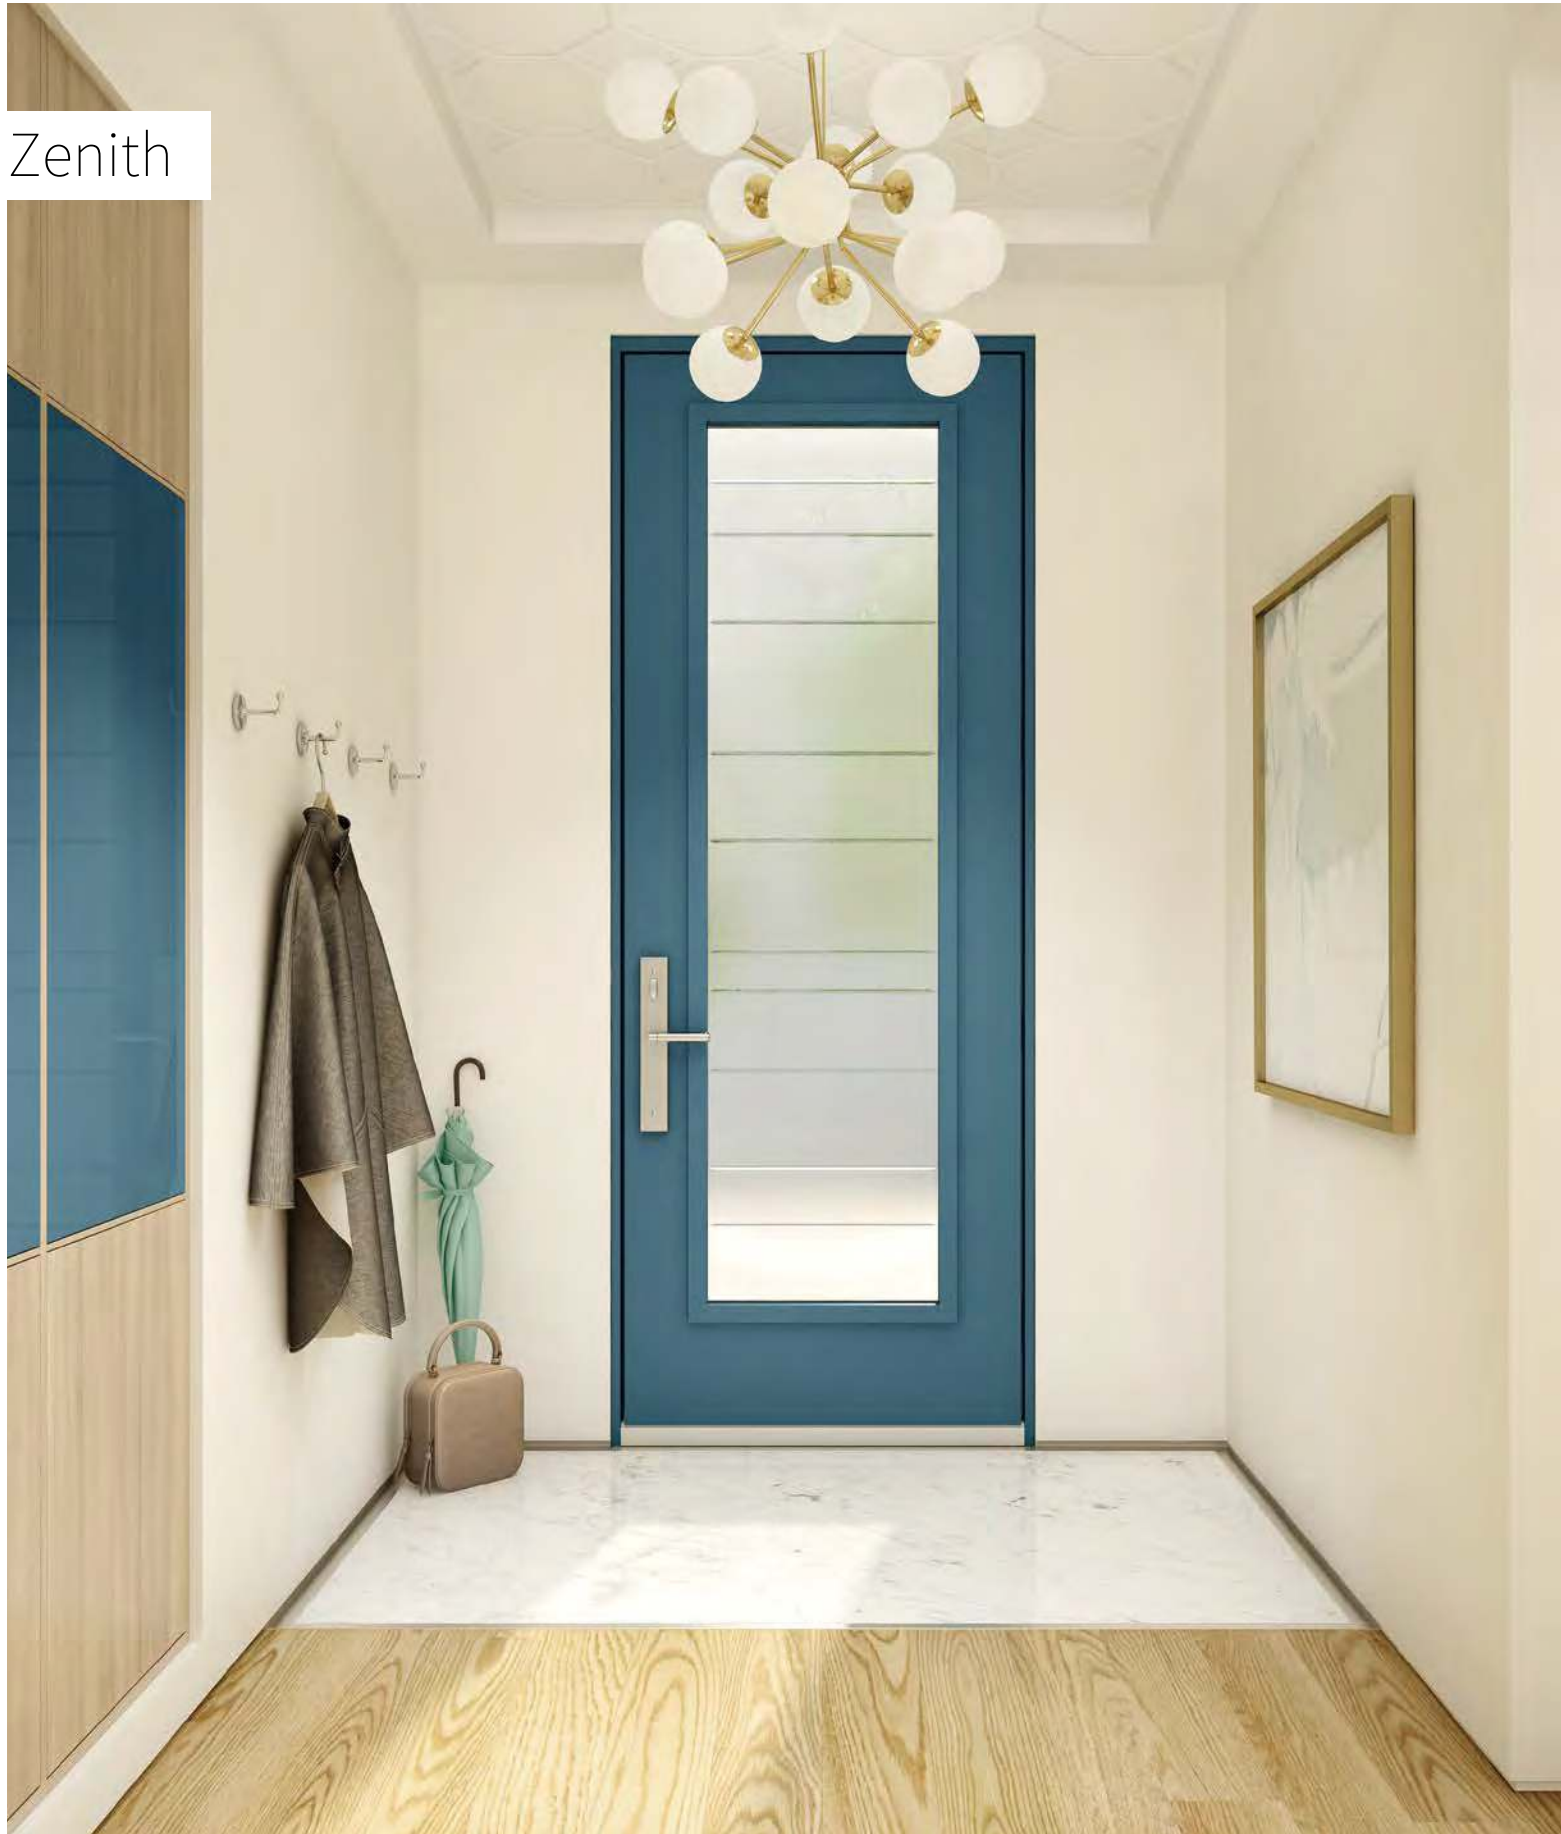

Zenith

95" Uno steel door. Zenith 22" x 80" doorglass p.43.